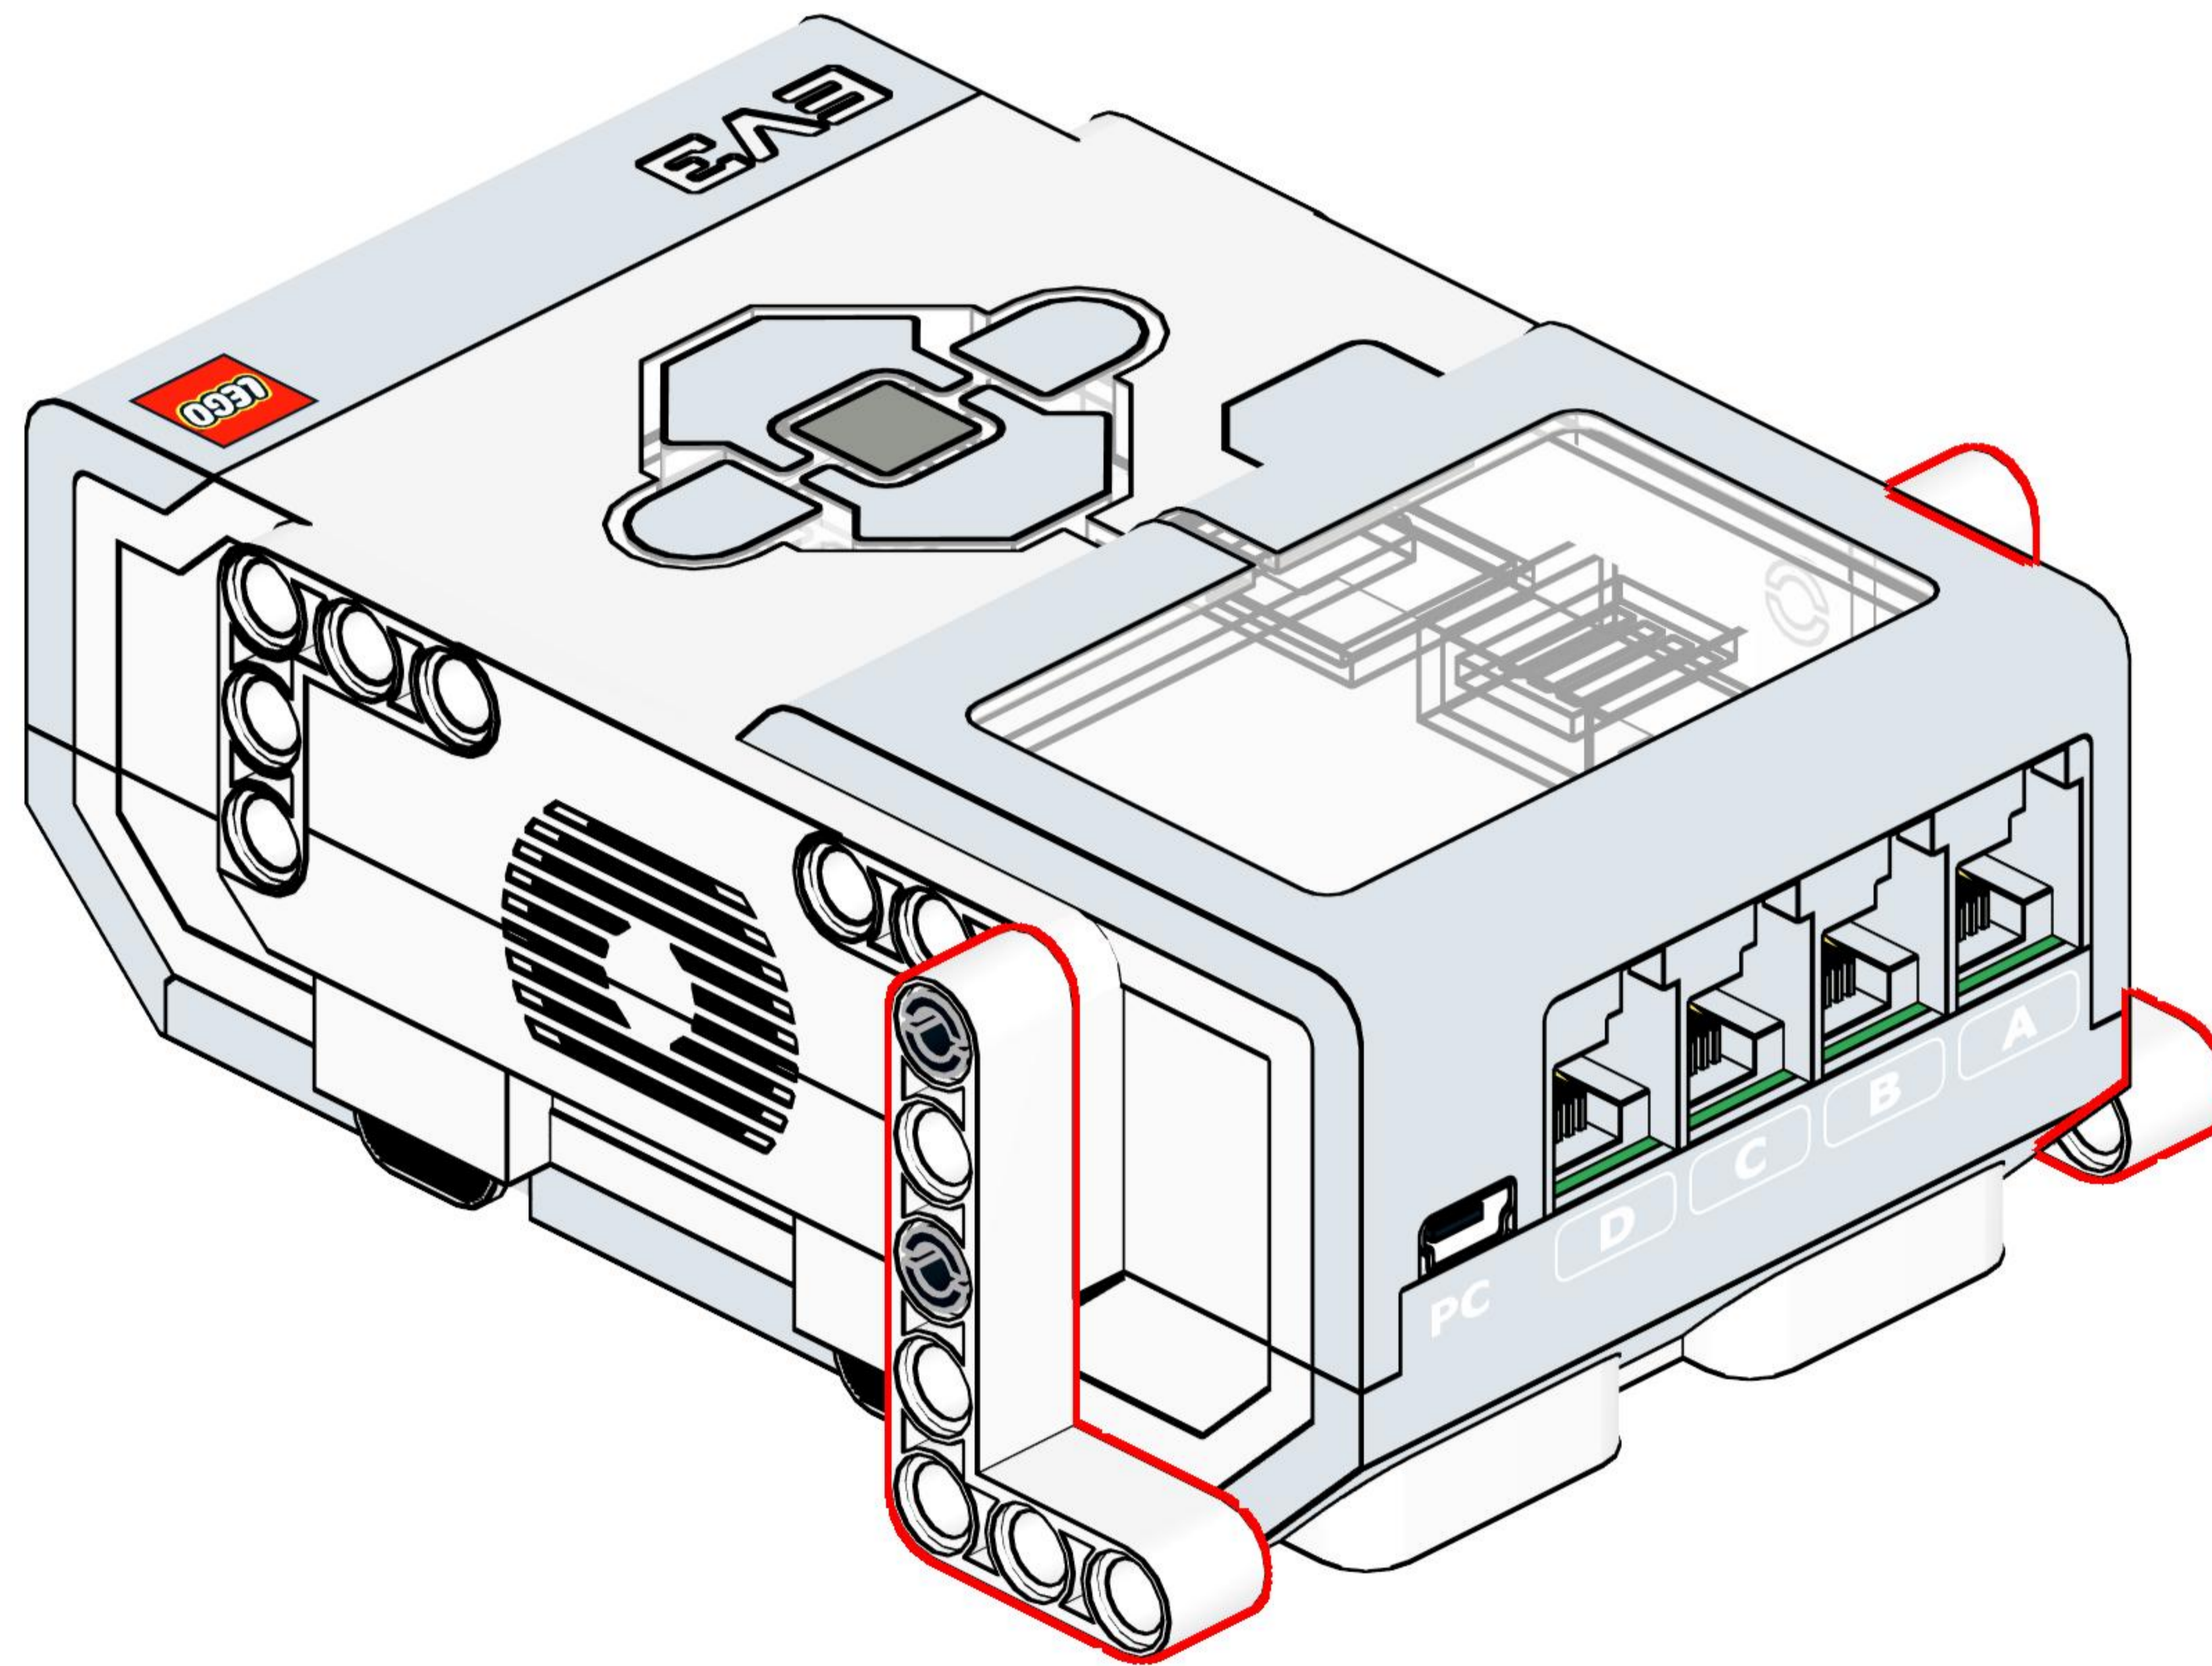

ERASMUS+

The
portuguese
rooster
legend

1

1x Mindstorm EV3 Smart Brick

2

4x Connector peg with friction, 2-module, black
2x Angular beam, 3x5-module, white

3

4x Connector peg with friction, 2-module, black
2x Large Motor

4

8x Connector peg with friction, 2-module, black
1x Beam, 13-module, grey
1x Beam, 15-module, white

5

2x Connector peg with friction, 3-module, blue
2x Double connector peg, 3x3-module, grey

6

2x Angular connector peg, 3x3-module, grey

7

2x Connector peg with friction, 2-module, black
1x Steel Ball, silver metallic
1x Ball bearing, dark grey

8

2x Axle with stop, 4-module, dark grey
2x Hub, 24x4 mm, dark grey
2x Tire, 30.4x4 mm, black

9

2x Touch Sensor

12

1x special piece made in 3D printer

13

- 1x Cable from touch sensor to Port 1
- 1x Cable from touch sensor to Port 2
- 1x Cable from color sensor to Port 3
- 1x Cable from motor to Port A
- 1x Cable from motor to Port D