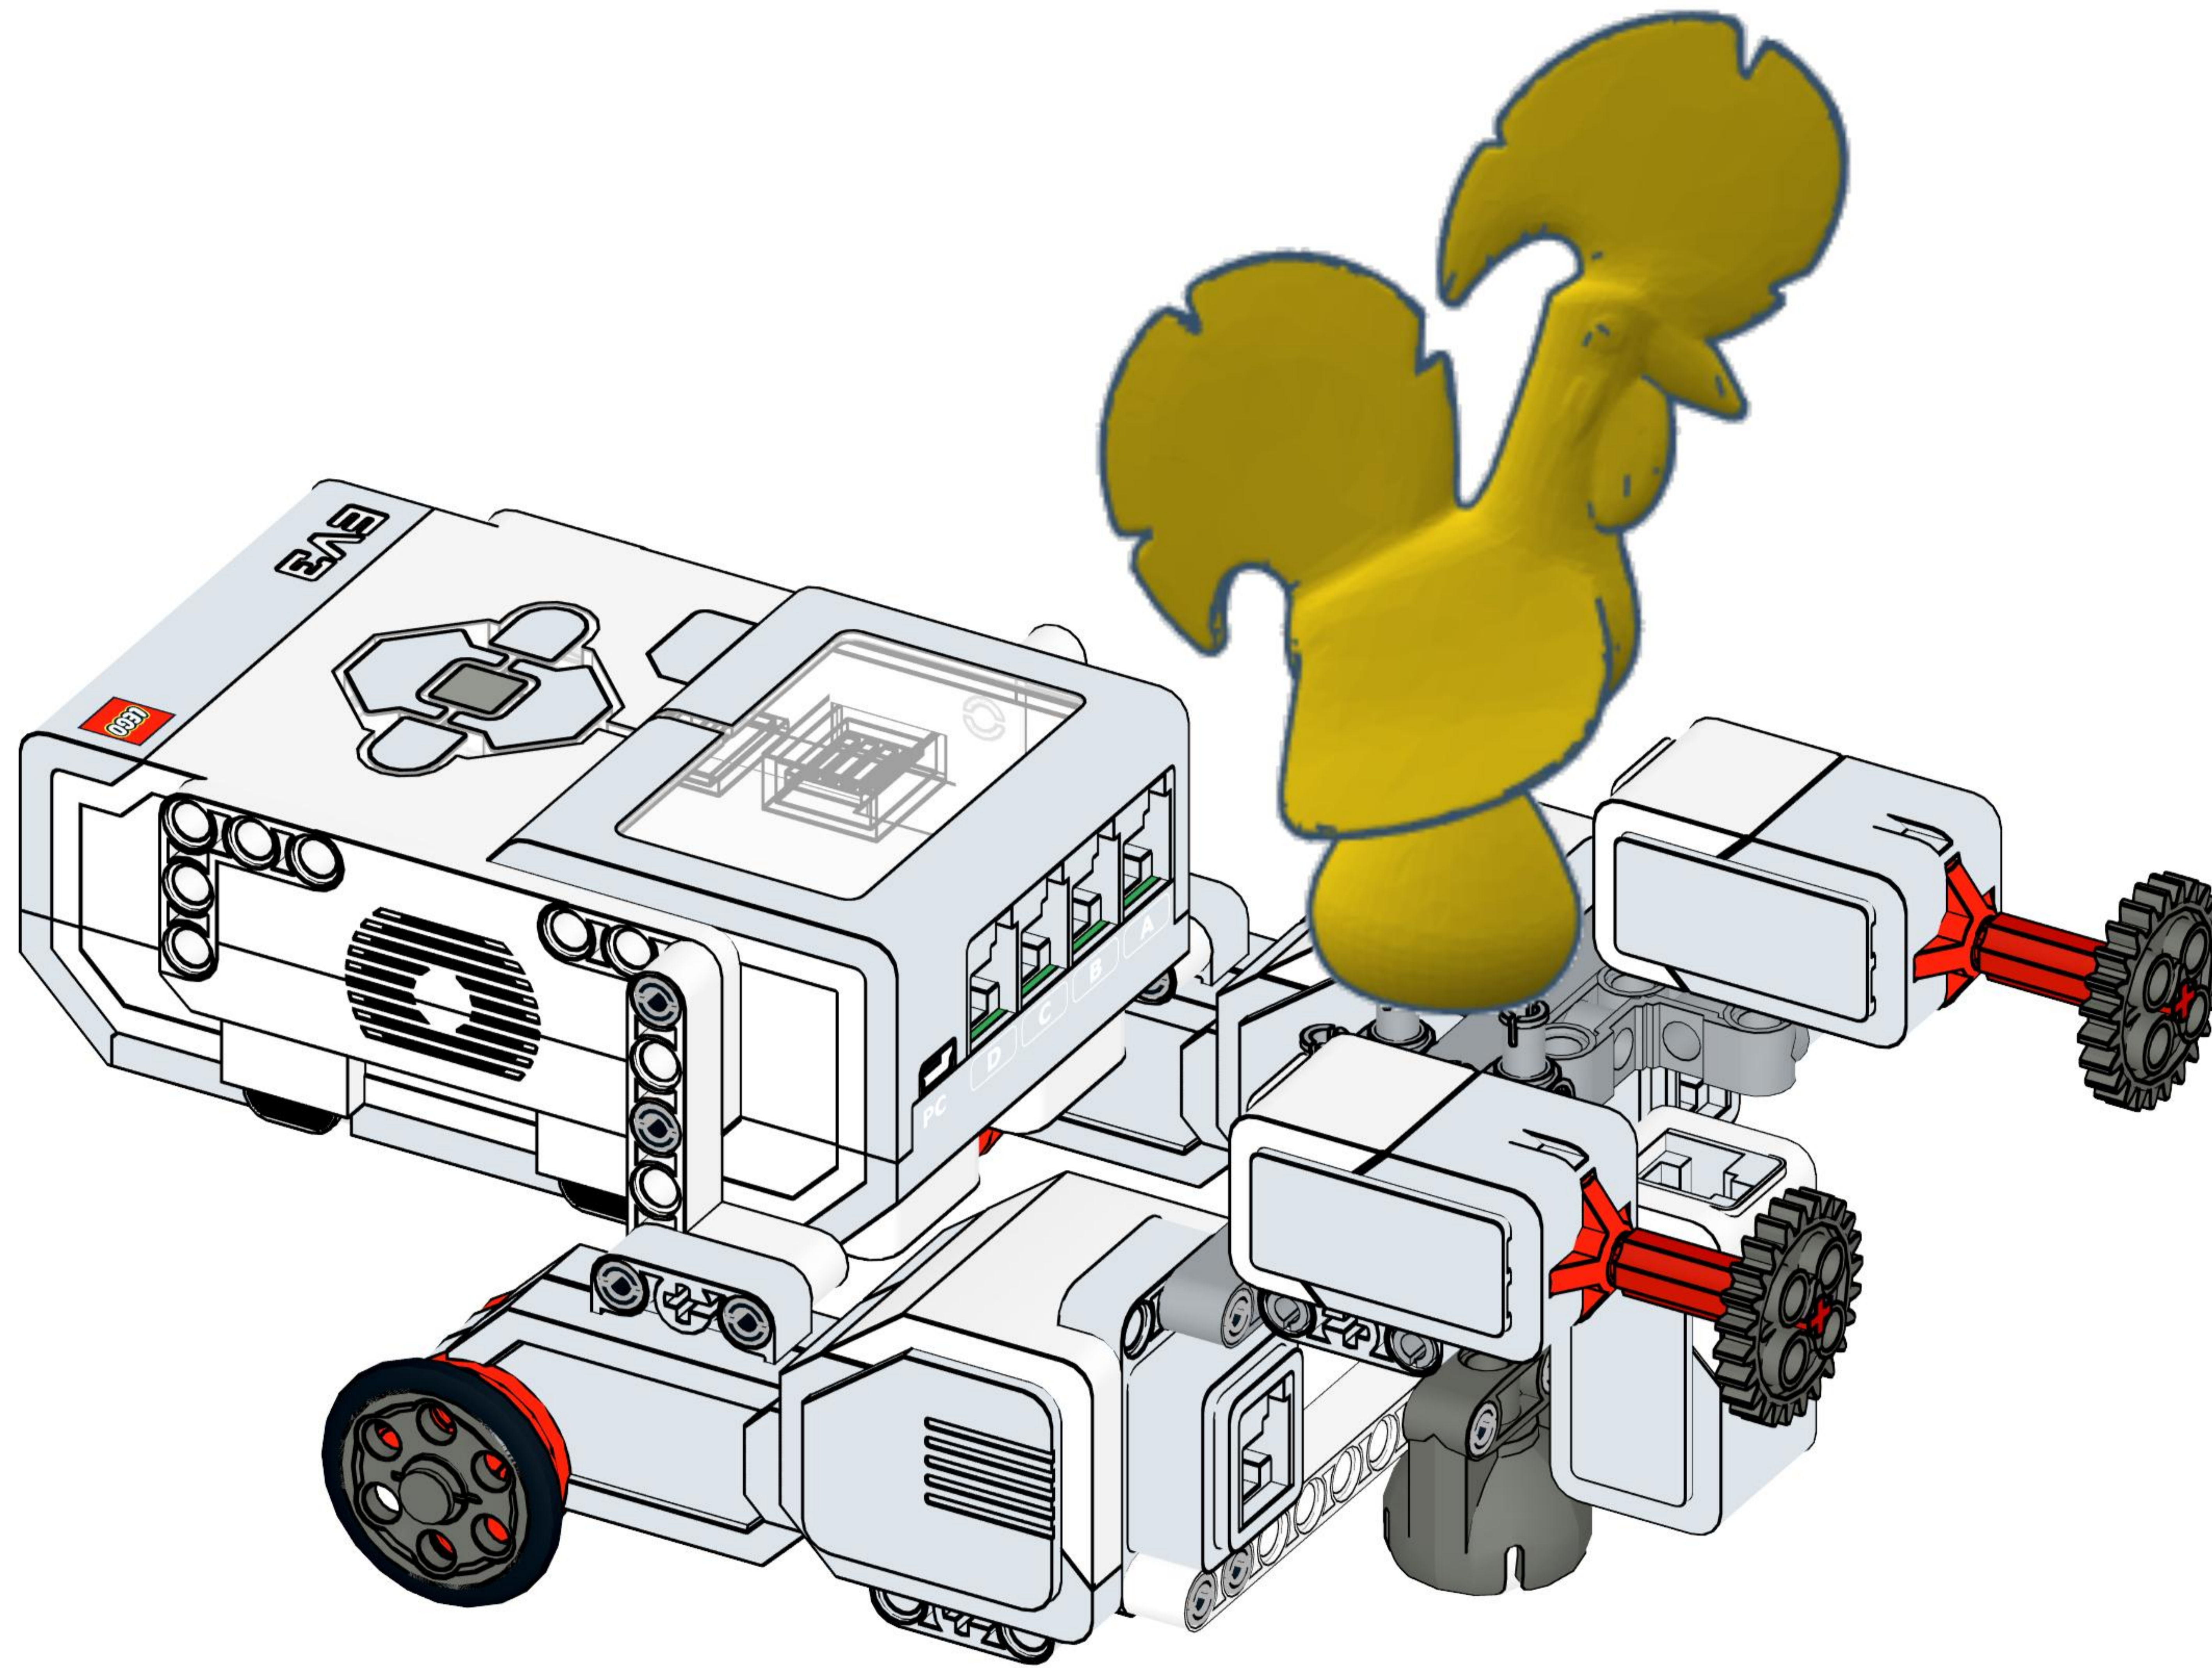

7

2x Connector peg with friction, 2-module, black
1x Steel Ball, silver metallic
1x Ball bearing, dark grey

8

2x Axle with stop, 4-module, dark grey
2x Hub, 24x4 mm, dark grey
2x Tire, 30.4x4 mm, black

9

2x Touch Sensor

10

1x 2x 1x

1x Axle, 3-module, grey
2x Cross block, 3-module, dark grey
1x Colour Sensor

11

4x 2x 2x

4x Axle, 2-module, red
2x Bushing/axle extender, 2-module, red
2x Gear, 24-tooth, dark grey or any other similar

12

1x special piece made in 3D printer

13

- 1x Cable from touch sensor to Port 1
- 1x Cable from touch sensor to Port 2
- 1x Cable from color sensor to Port 3
- 1x Cable from motor to Port A
- 1x Cable from motor to Port D

14

15

16

importante:
passe logic value
from variable to
the switch

18x
2780, 11

1x
99948, 1

1x
32278, 1

1x
92911, 85