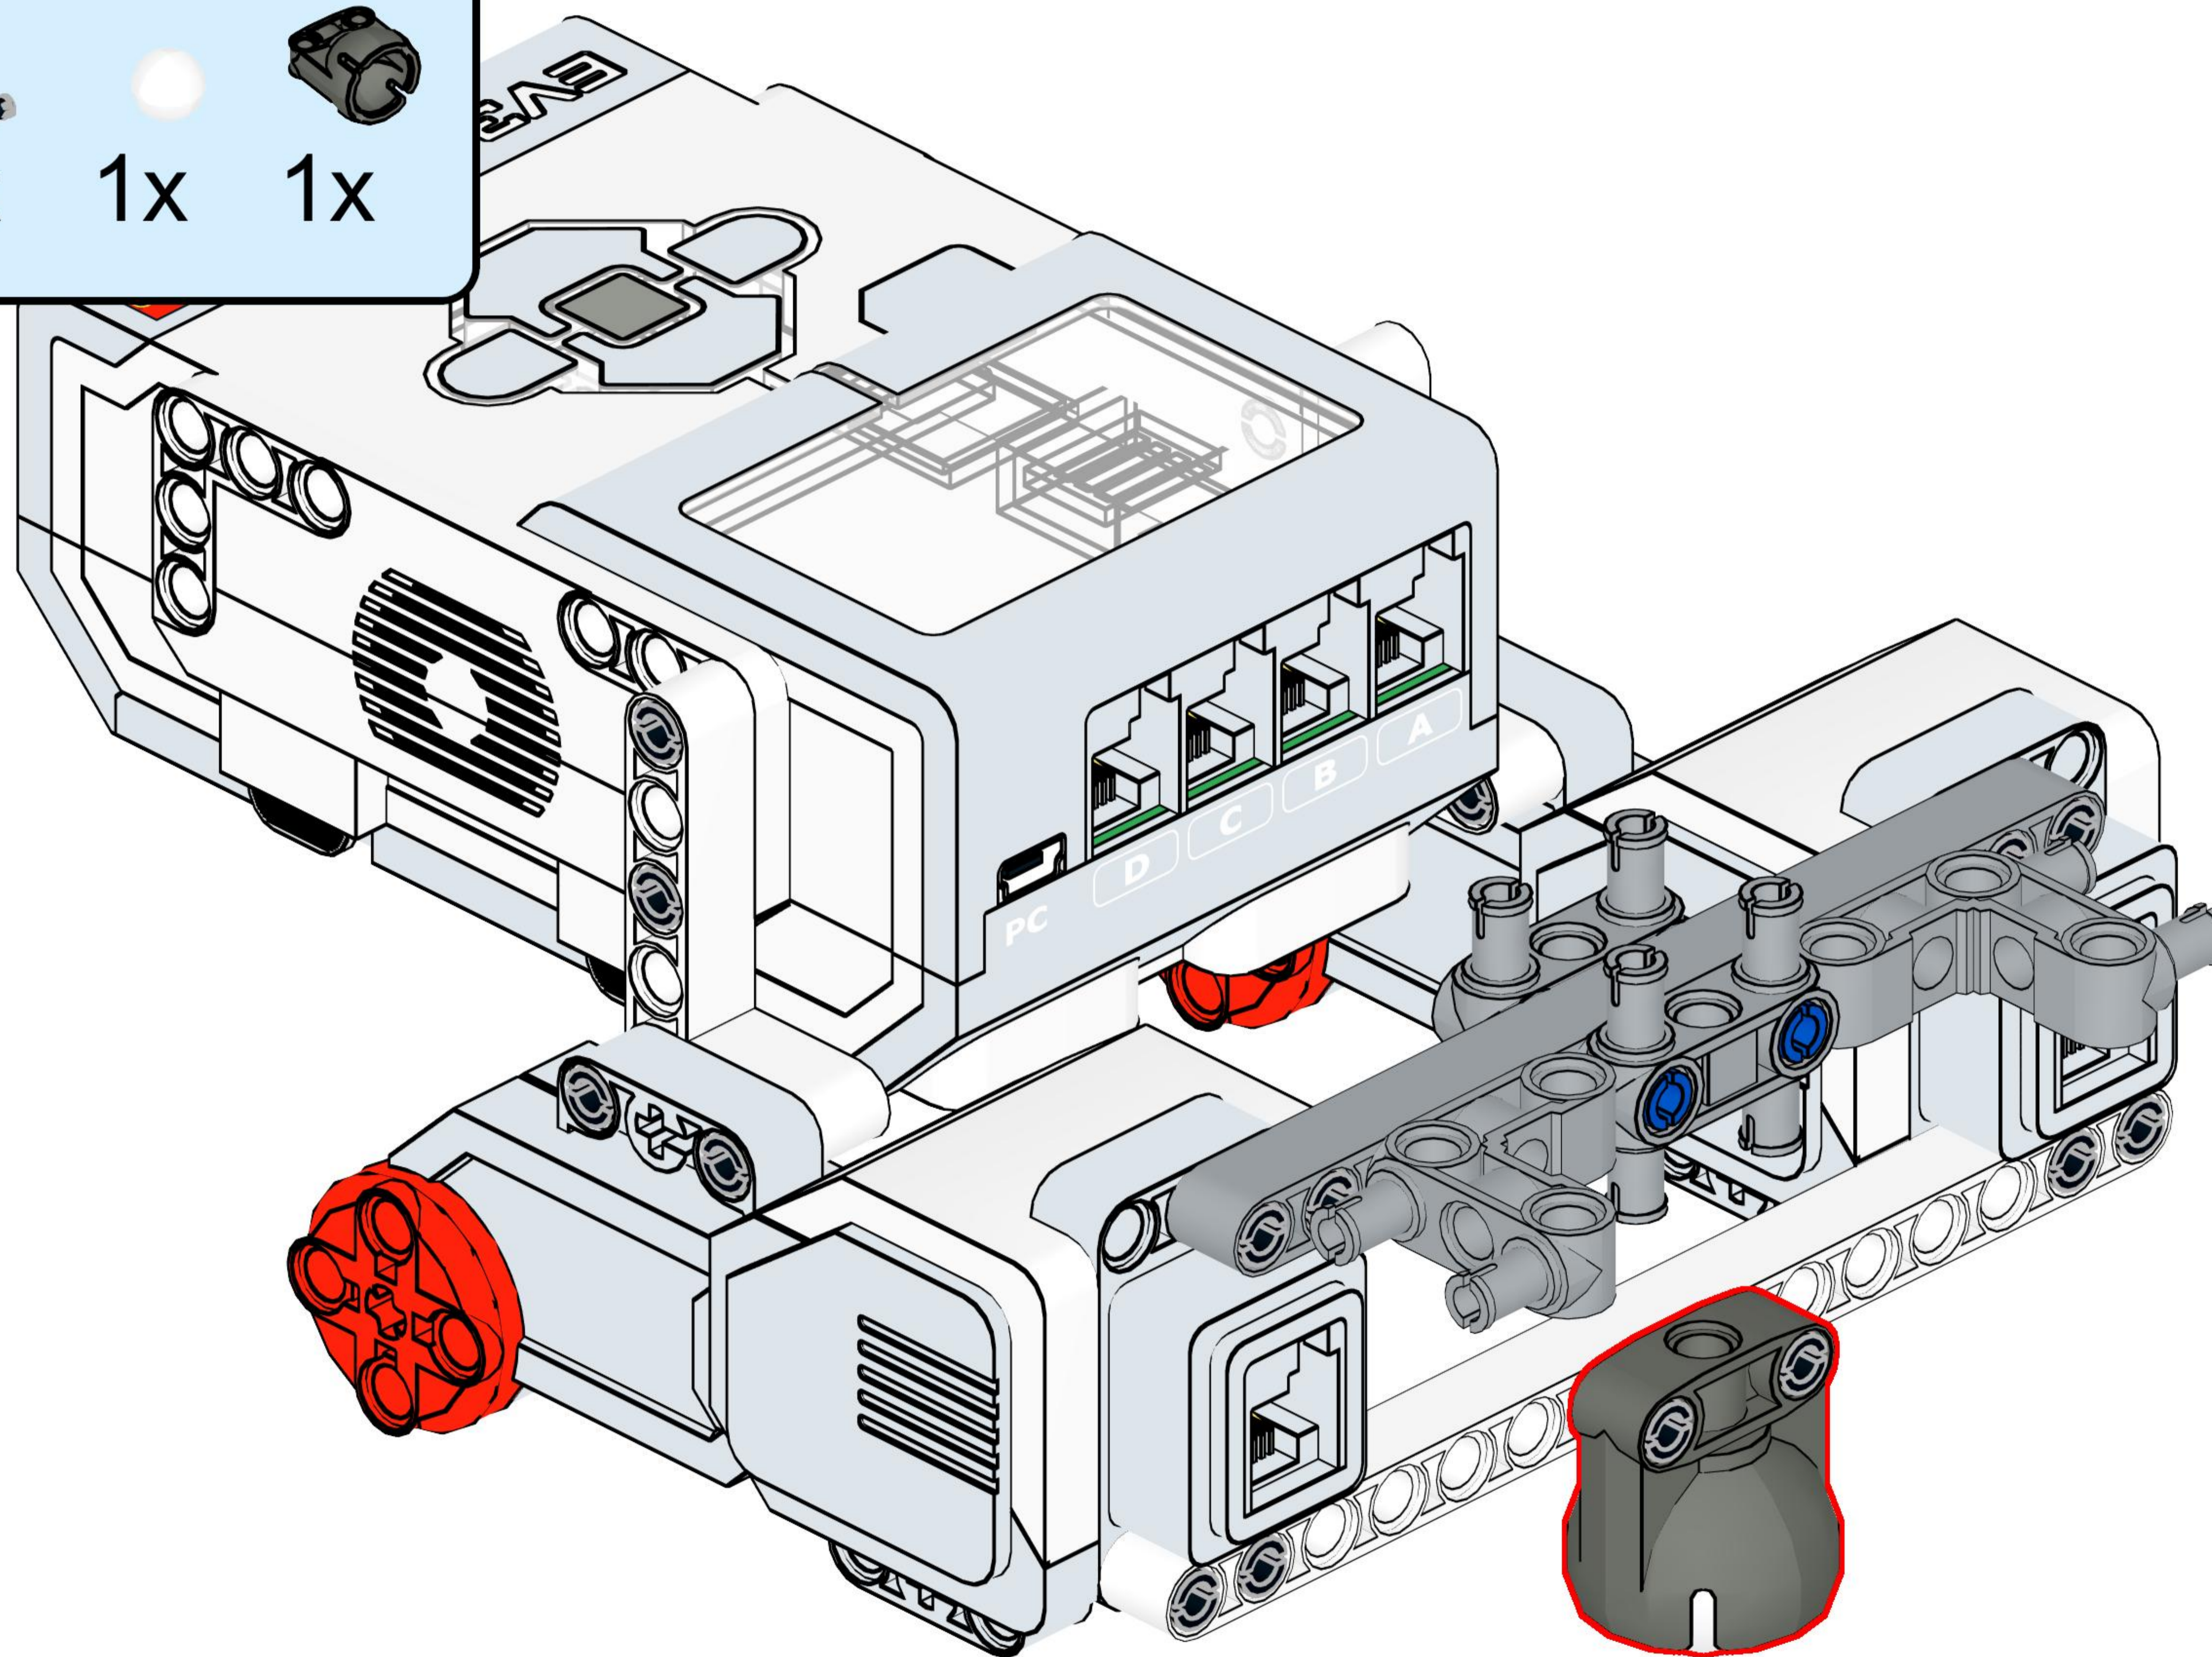

ERASMUS+

The
portuguese
rooster
legend

1

1x Mindstorm EV3 Smart Brick

2

4x Connector peg with friction, 2-module, black
2x Angular beam, 3x5-module, white

3

4x Connector peg with friction, 2-module, black
2x Large Motor

4

8x Connector peg with friction, 2-module, black
1x Beam, 13-module, grey
1x Beam, 15-module, white

5

2x Connector peg with friction, 3-module, blue
2x Double connector peg, 3x3-module, grey

6

2x Angular connector peg, 3x3-module, grey

7

2x Connector peg with friction, 2-module, black
1x Steel Ball, silver metallic
1x Ball bearing, dark grey

8

2x Axle with stop, 4-module, dark grey
2x Hub, 24x4 mm, dark grey
2x Tire, 30.4x4 mm, black

9

2x Touch Sensor

12

1x special piece made in 3D printer

13

- 1x Cable from touch sensor to Port 1
- 1x Cable from touch sensor to Port 2
- 1x Cable from color sensor to Port 3
- 1x Cable from motor to Port A
- 1x Cable from motor to Port D