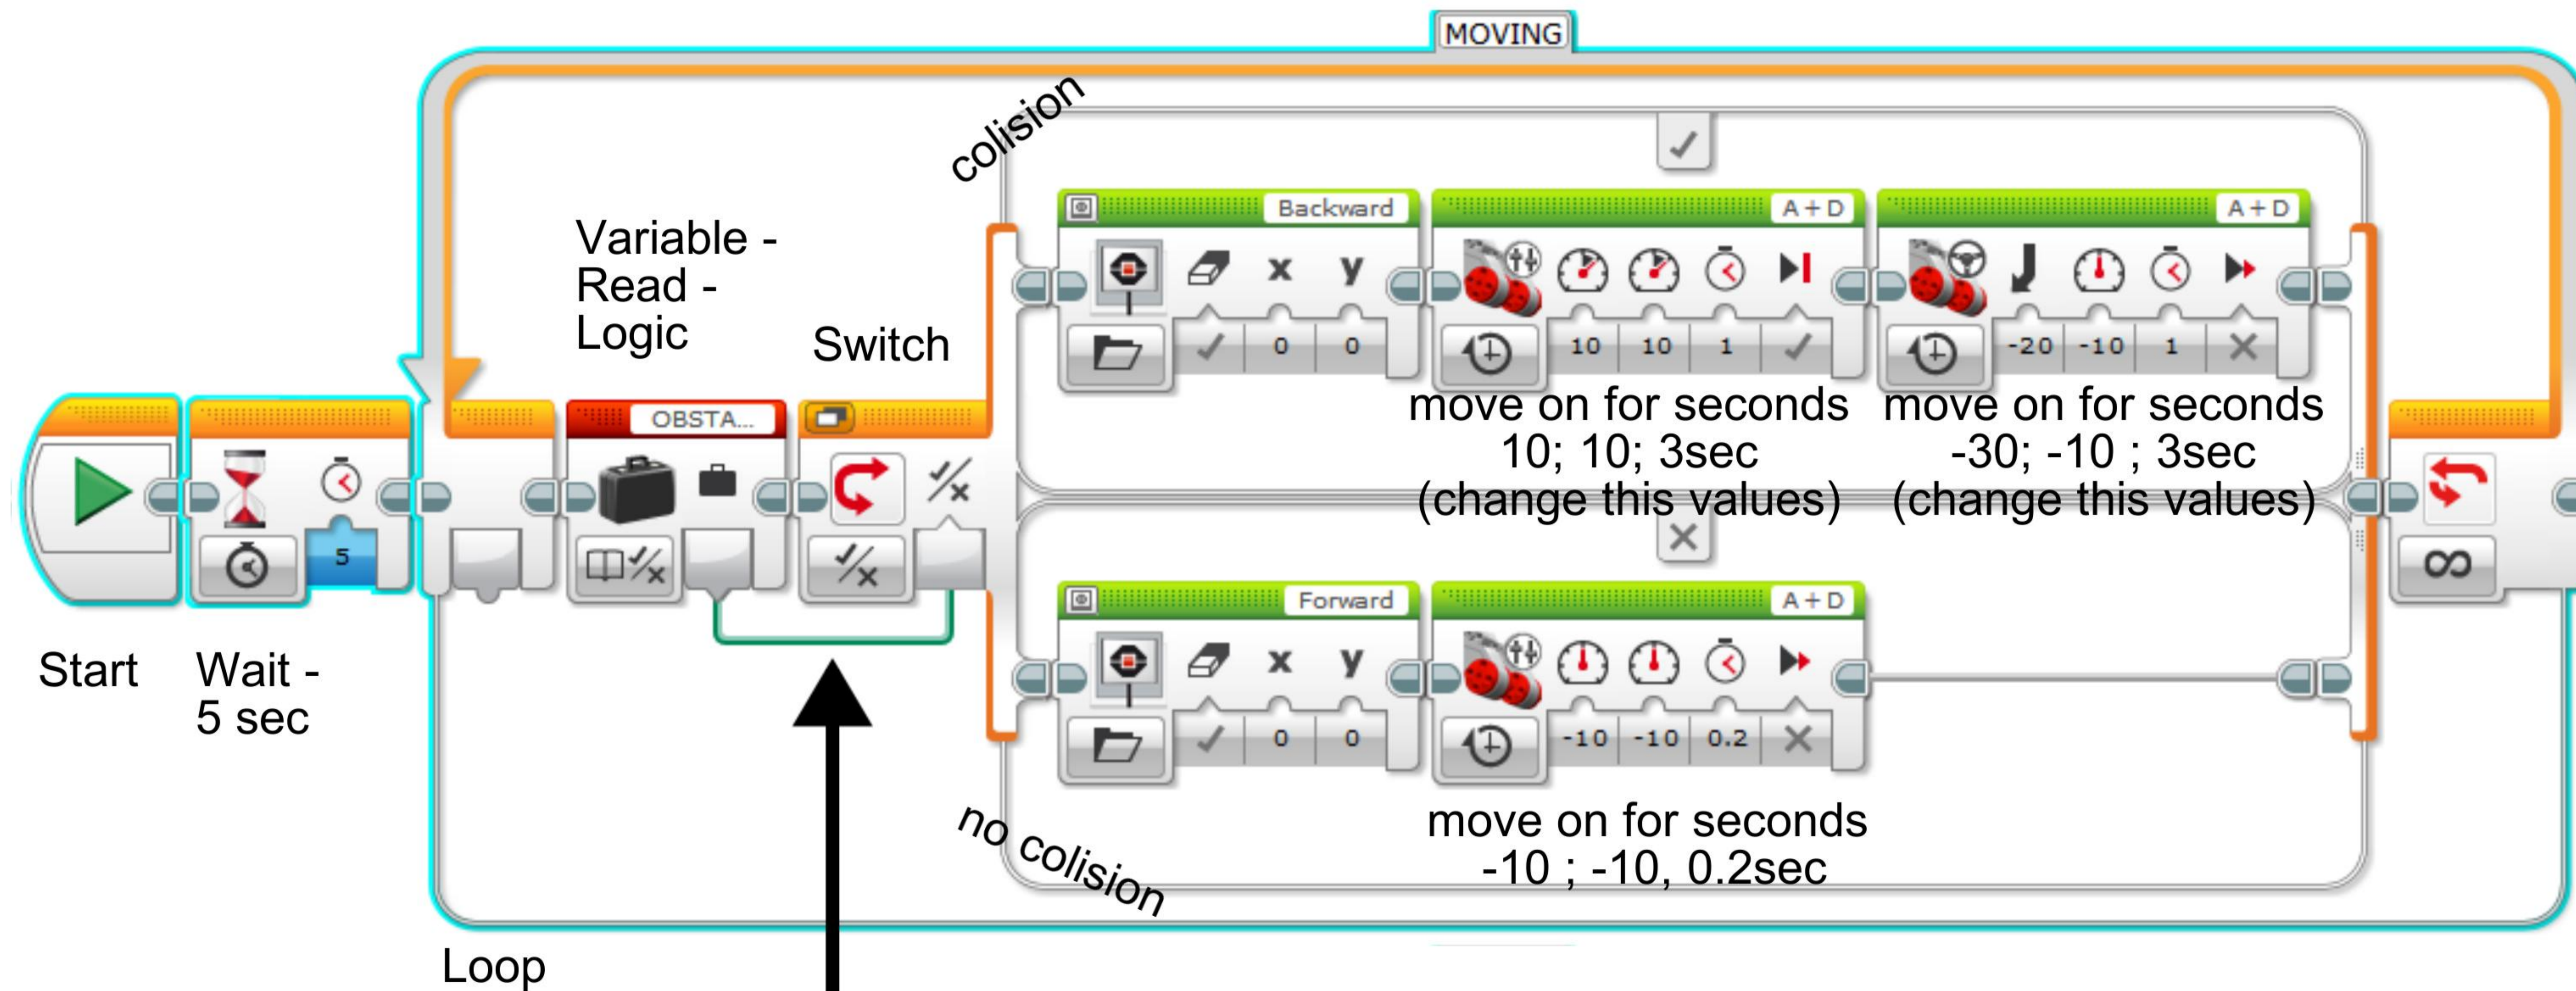

7

2x Connector peg with friction, 2-module, black
1x Steel Ball, silver metallic
1x Ball bearing, dark grey

8

2x Axle with stop, 4-module, dark grey
2x Hub, 24x4 mm, dark grey
2x Tire, 30.4x4 mm, black

9

2x Touch Sensor

12

1x special piece made in 3D printer

13

- 1x Cable from touch sensor to Port 1
- 1x Cable from touch sensor to Port 2
- 1x Cable from color sensor to Port 3
- 1x Cable from motor to Port A
- 1x Cable from motor to Port D

14

15

16

importante:
passe logic value
from variable to
the switch

18x
2780, 11

1x
99948, 1

1x
32278, 1

1x
92911, 85