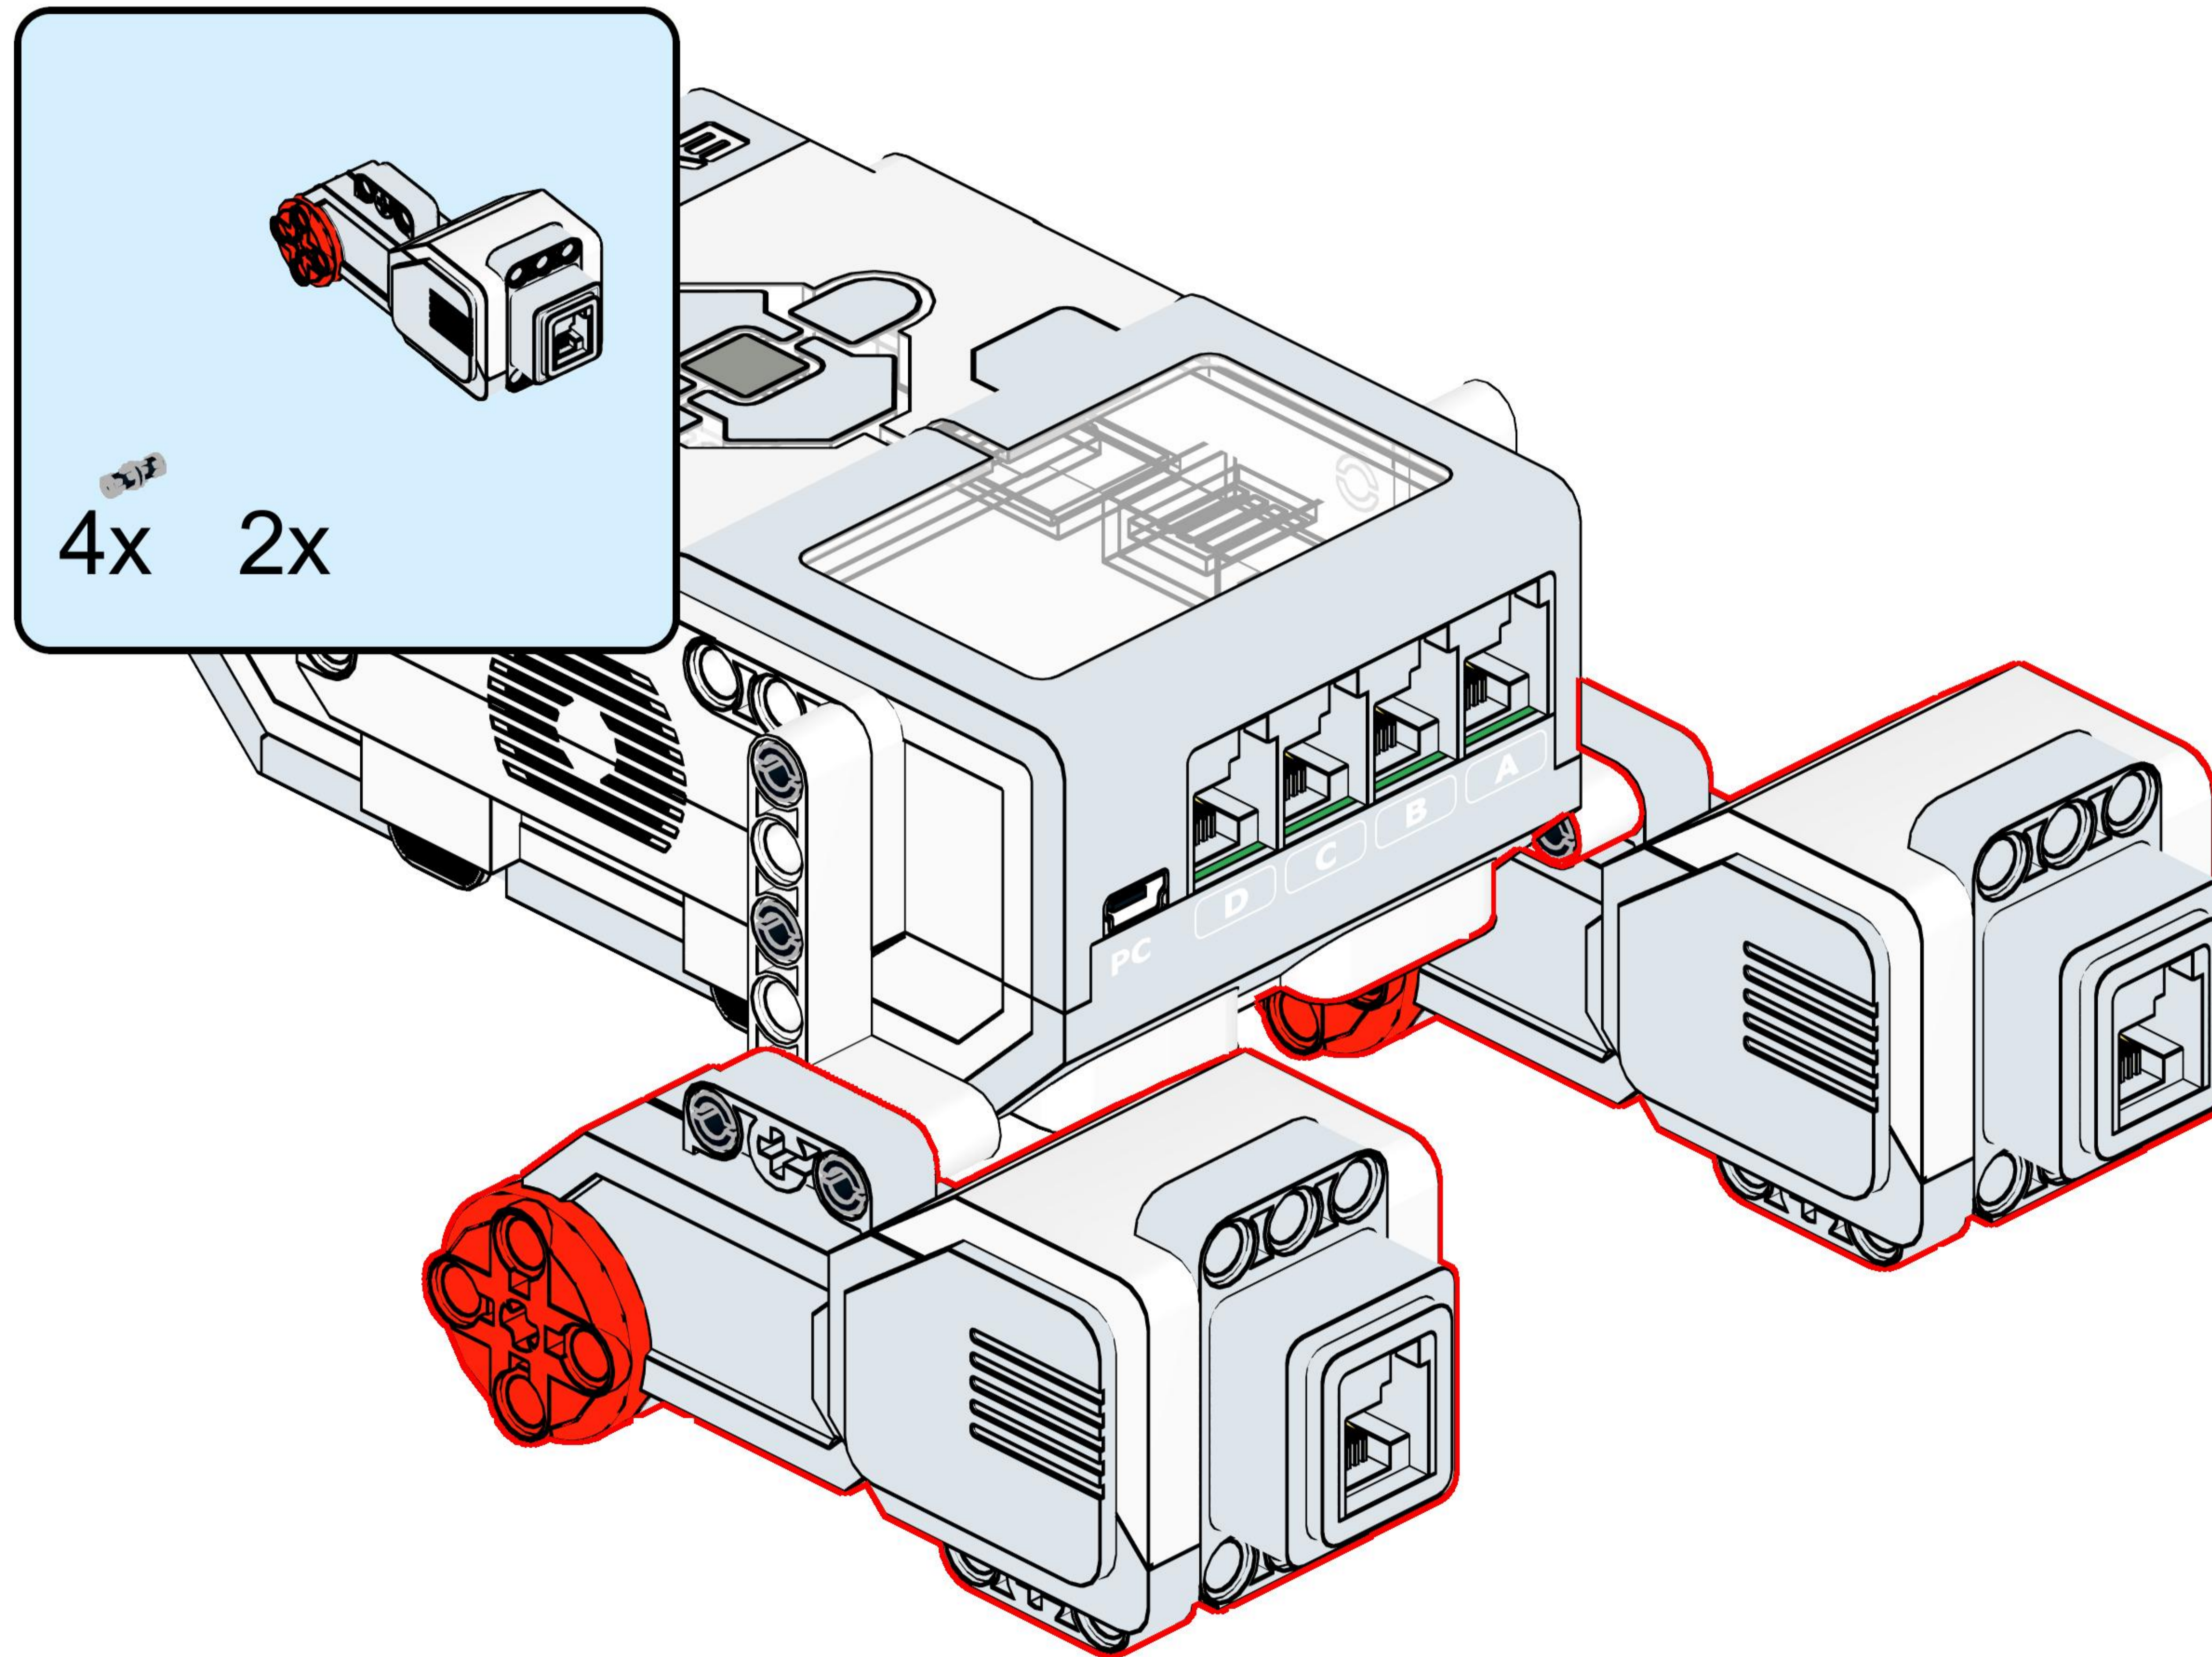

ERASMUS+

The
portuguese
rooster
legend

1

1x Mindstorm EV3 Smart Brick

2

4x Connector peg with friction, 2-module, black
2x Angular beam, 3x5-module, white

3

4x Connector peg with friction, 2-module, black
2x Large Motor

4

8x Connector peg with friction, 2-module, black
1x Beam, 13-module, grey
1x Beam, 15-module, white

5

2x Connector peg with friction, 3-module, blue
2x Double connector peg, 3x3-module, grey

6

2x Angular connector peg, 3x3-module, grey

7

2x Connector peg with friction, 2-module, black
1x Steel Ball, silver metallic
1x Ball bearing, dark grey

8

2x Axle with stop, 4-module, dark grey
2x Hub, 24x4 mm, dark grey
2x Tire, 30.4x4 mm, black

9

2x Touch Sensor

12

1x special piece made in 3D printer

13

- 1x Cable from touch sensor to Port 1
- 1x Cable from touch sensor to Port 2
- 1x Cable from color sensor to Port 3
- 1x Cable from motor to Port A
- 1x Cable from motor to Port D