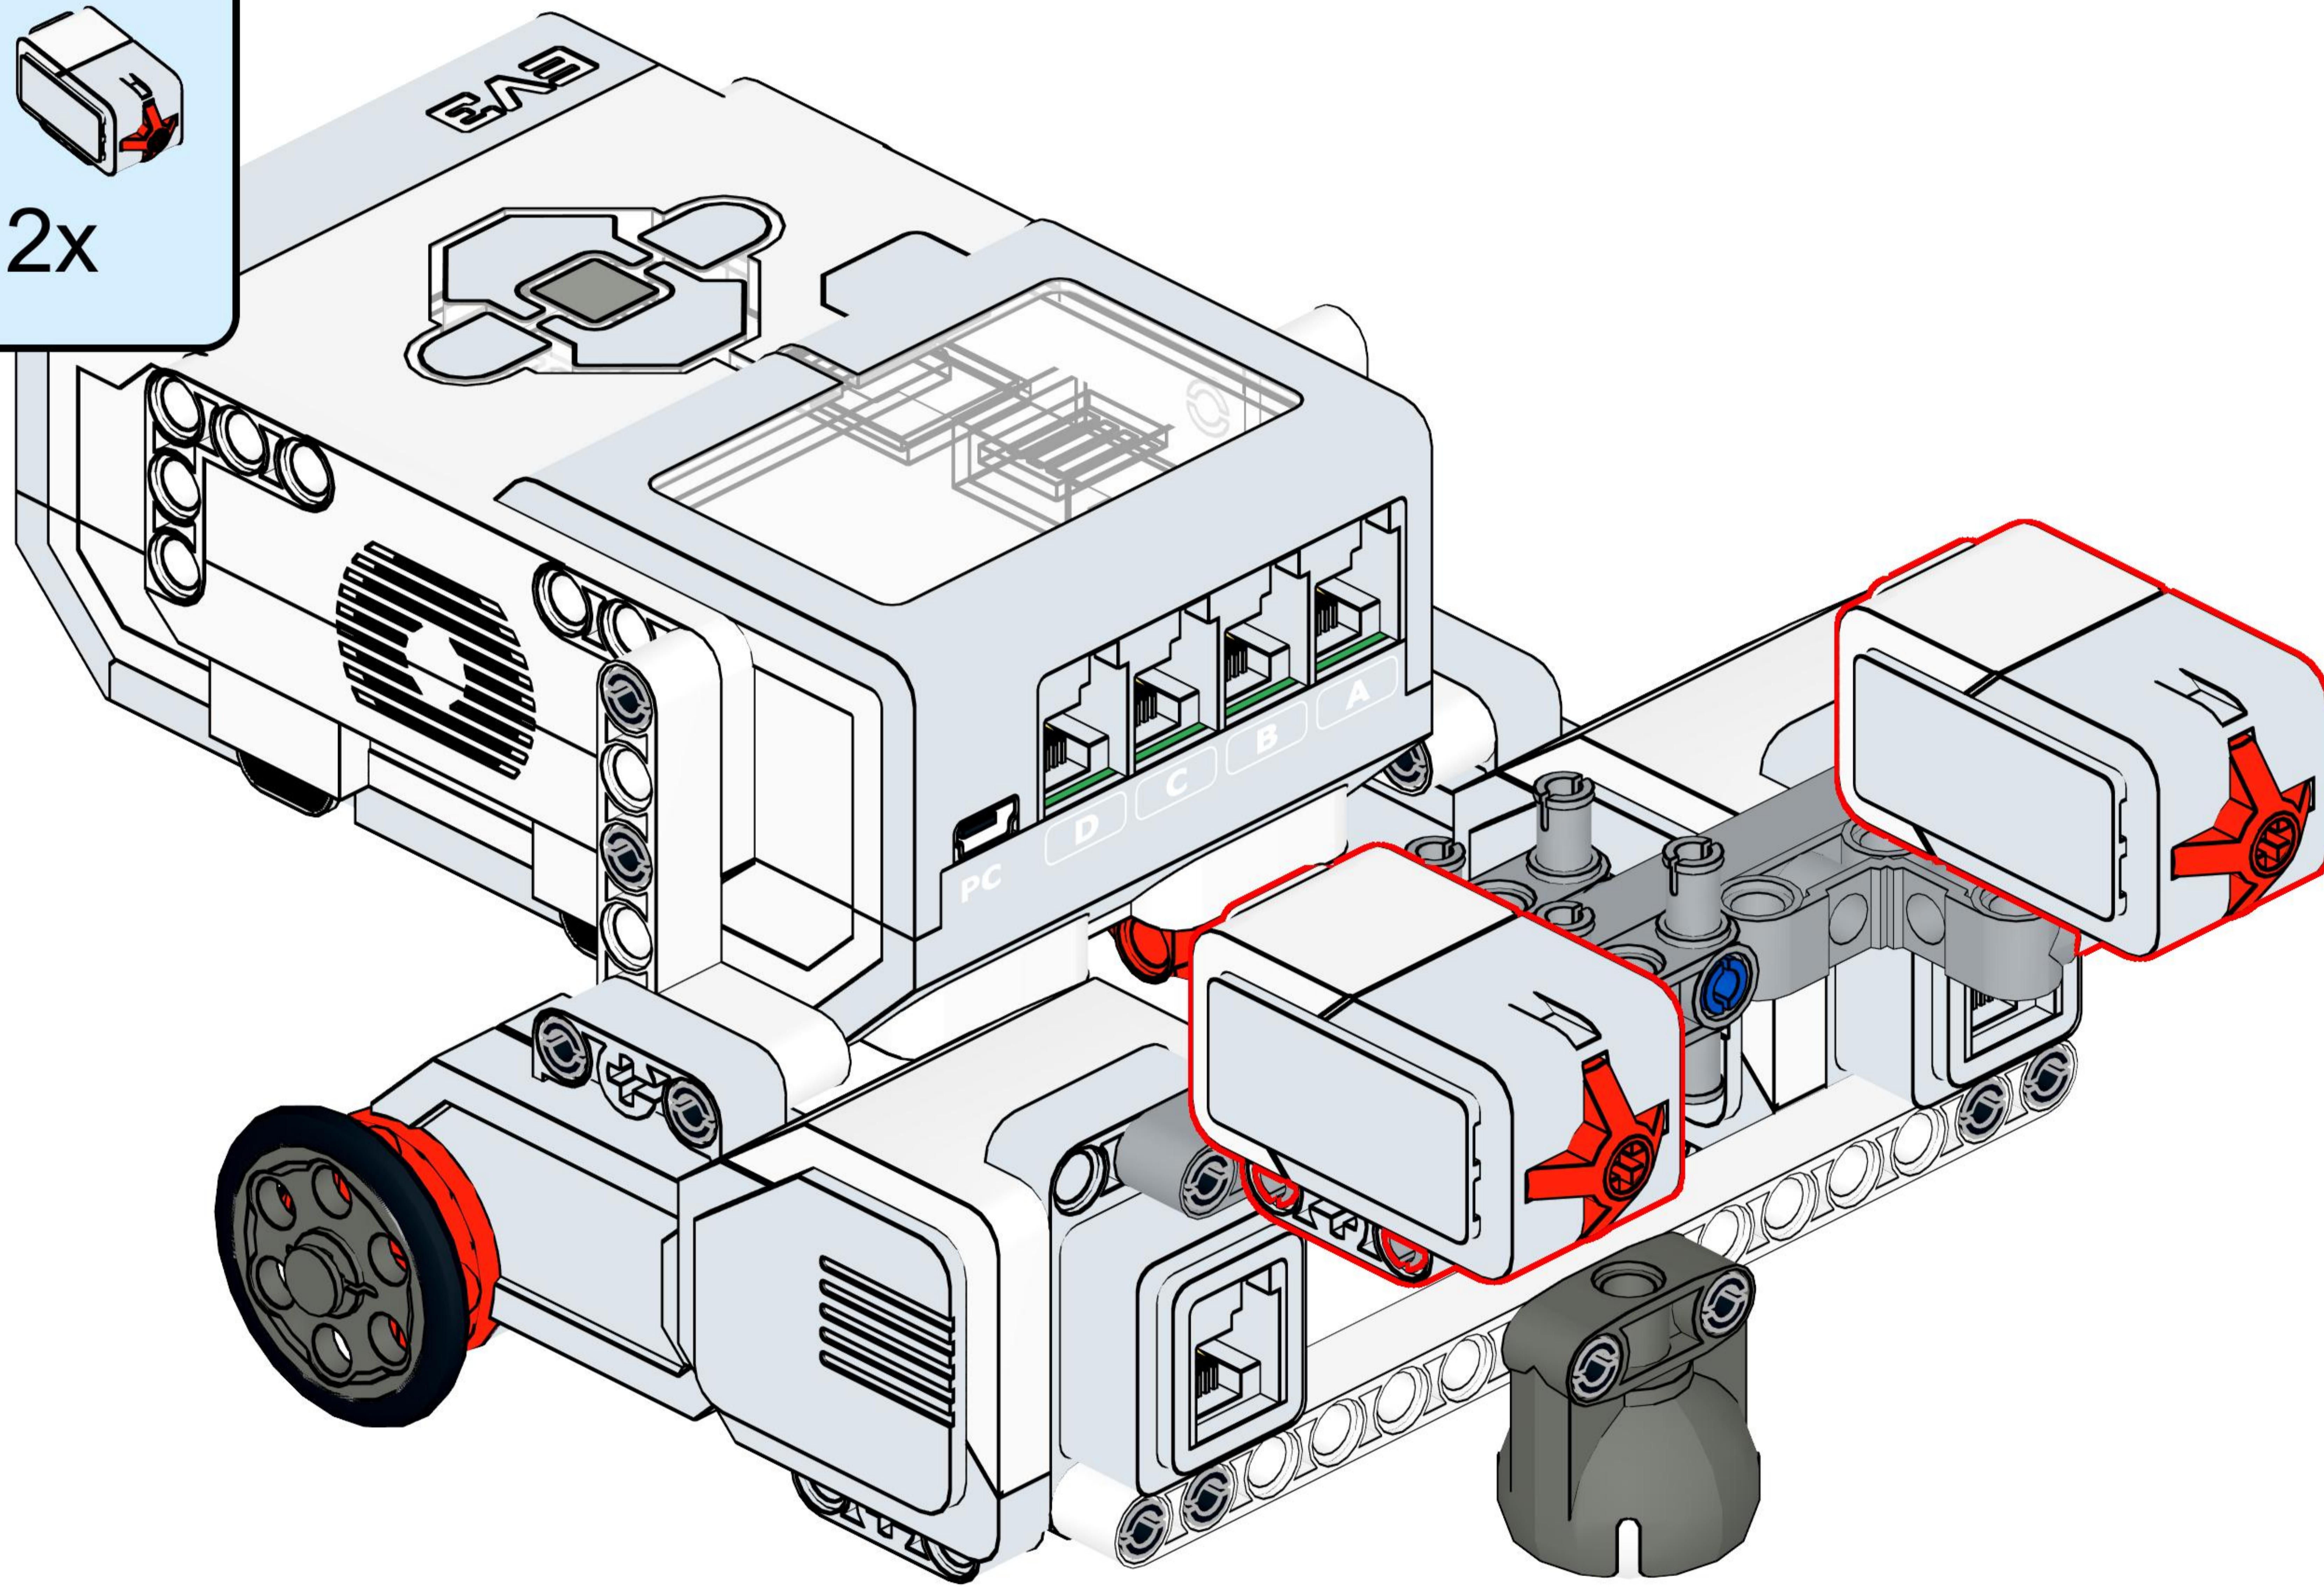

7

2x Connector peg with friction, 2-module, black
1x Steel Ball, silver metallic
1x Ball bearing, dark grey

8

2x Axle with stop, 4-module, dark grey
2x Hub, 24x4 mm, dark grey
2x Tire, 30.4x4 mm, black

9

2x Touch Sensor

10

1x 2x 1x

1x Axle, 3-module, grey
2x Cross block, 3-module, dark grey
1x Colour Sensor

11

4x 2x 2x

4x Axle, 2-module, red
2x Bushing/axle extender, 2-module, red
2x Gear, 24-tooth, dark grey or any other similar

12

1x special piece made in 3D printer

13

- 1x Cable from touch sensor to Port 1
- 1x Cable from touch sensor to Port 2
- 1x Cable from color sensor to Port 3
- 1x Cable from motor to Port A
- 1x Cable from motor to Port D

14

15

16

importante:
passe logic value
from variable to
the switch

18x
2780, 11

1x
99948, 1

1x
32278, 1

1x
92911, 85