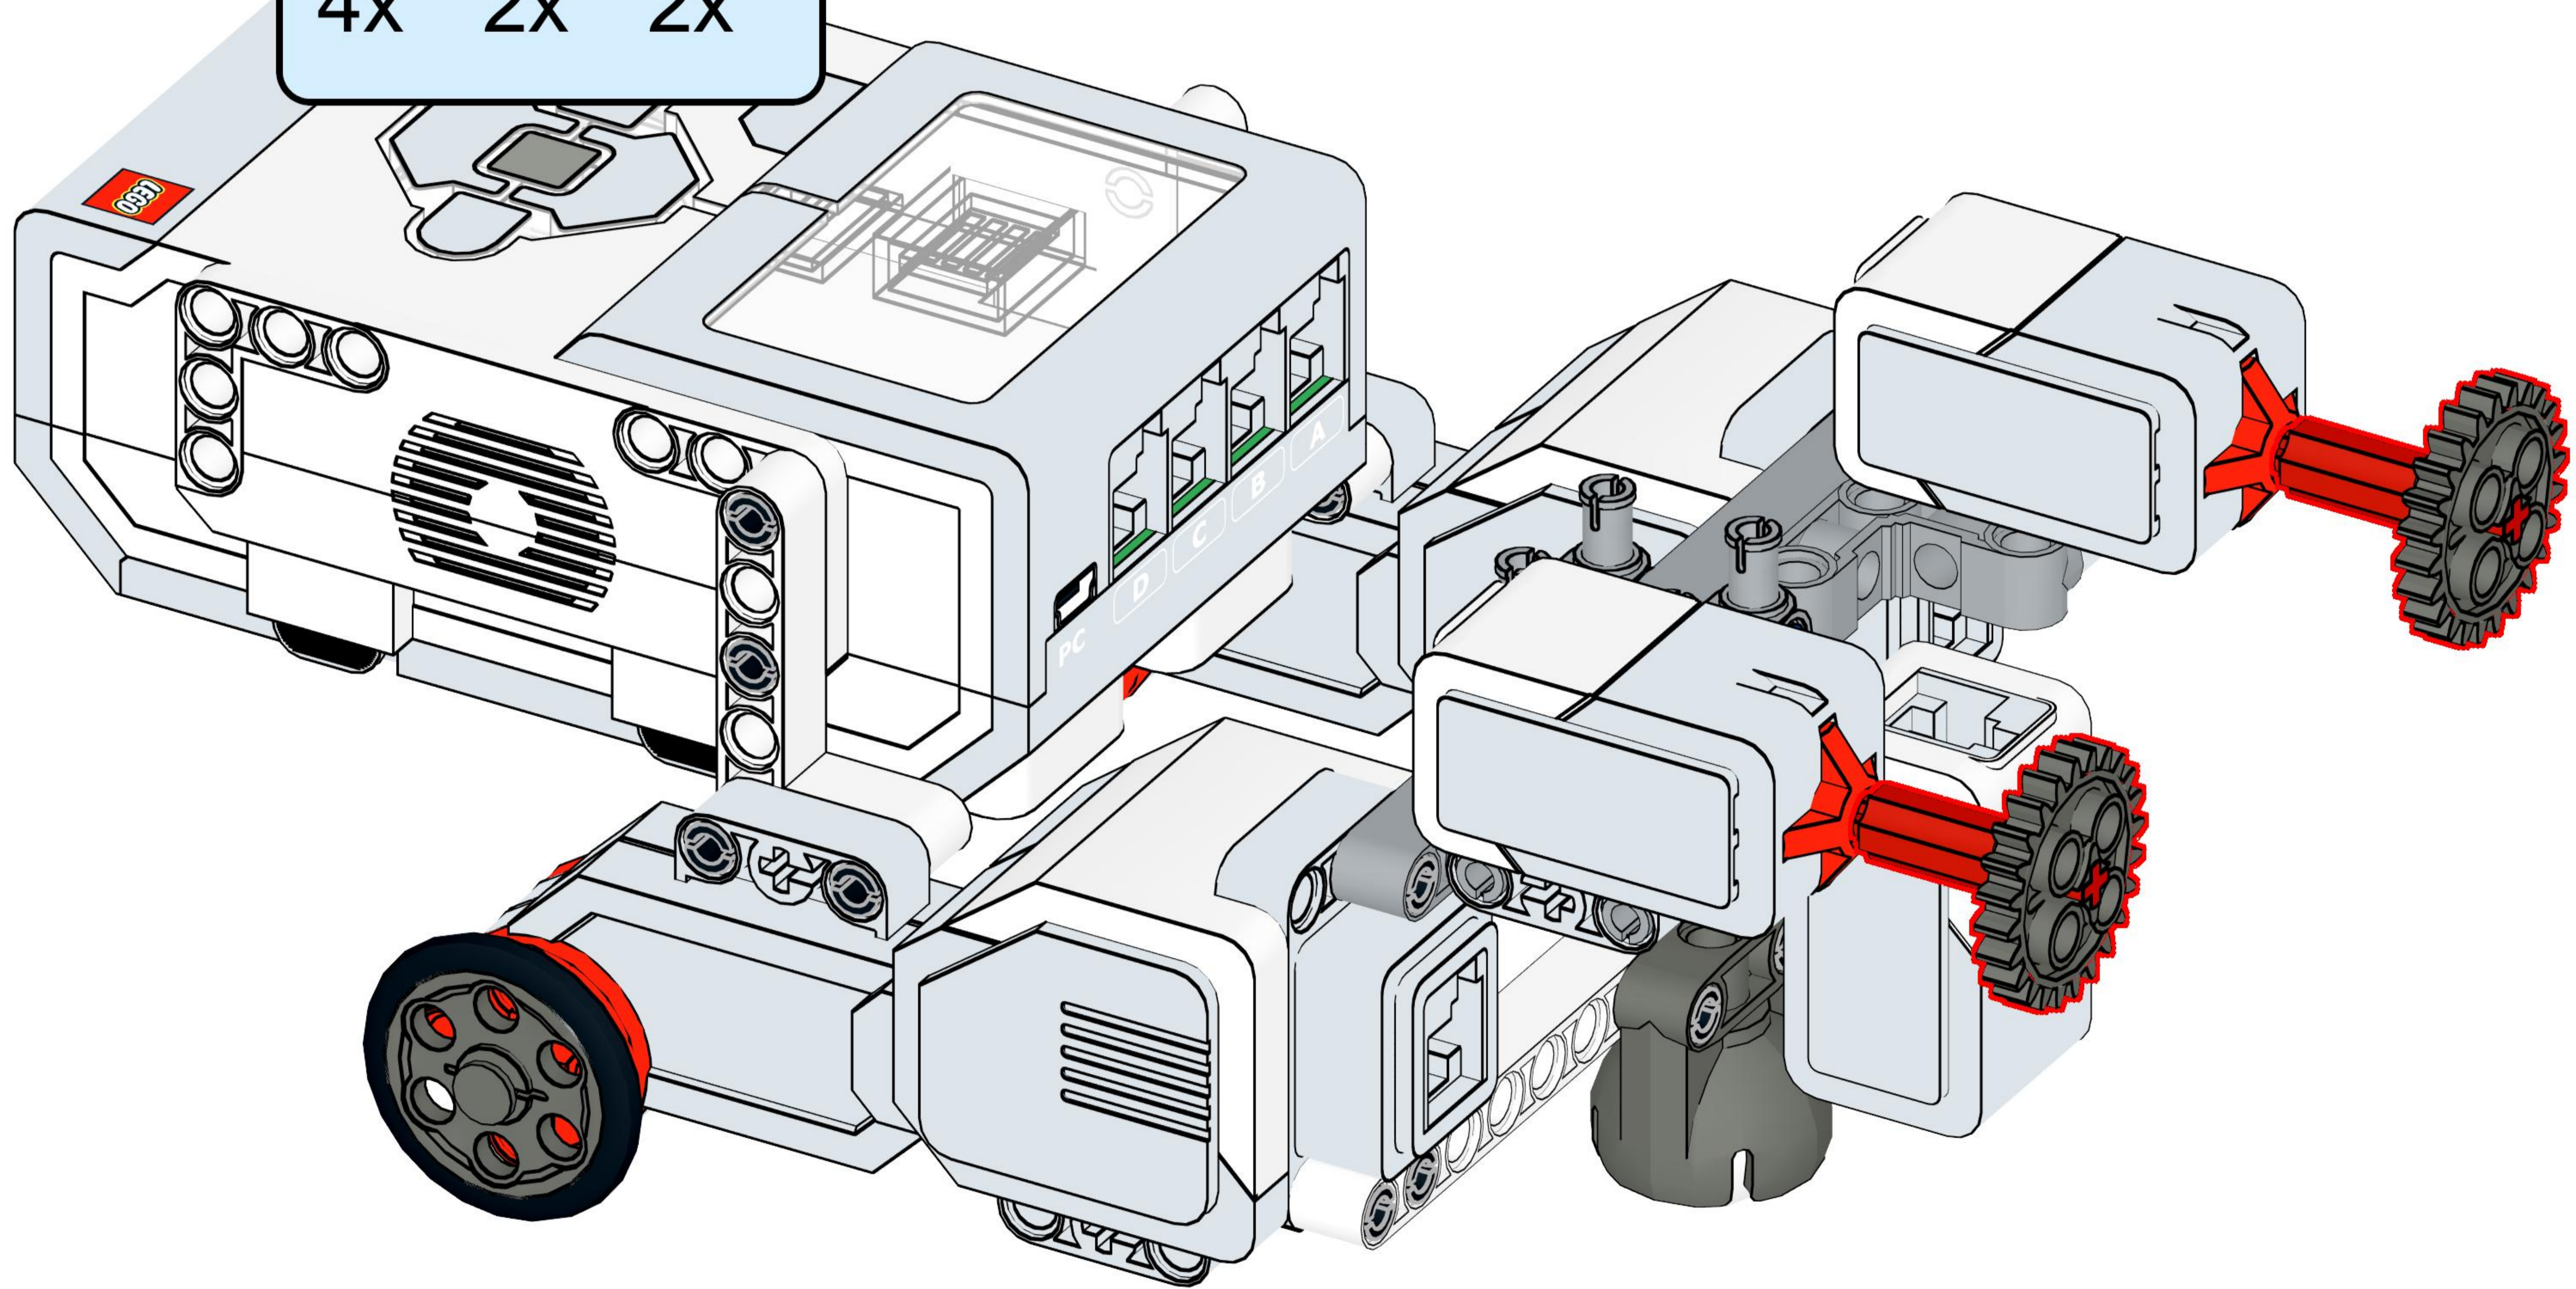

7

2x Connector peg with friction, 2-module, black
1x Steel Ball, silver metallic
1x Ball bearing, dark grey

8

2x Axle with stop, 4-module, dark grey
2x Hub, 24x4 mm, dark grey
2x Tire, 30.4x4 mm, black

9

2x Touch Sensor

10

1x 2x 1x

1x Axle, 3-module, grey
2x Cross block, 3-module, dark grey
1x Colour Sensor

11

4x 2x 2x

4x Axle, 2-module, red
2x Bushing/axle extender, 2-module, red
2x Gear, 24-tooth, dark grey or any other similar

12

1x special piece made in 3D printer

13

- 1x Cable from touch sensor to Port 1
- 1x Cable from touch sensor to Port 2
- 1x Cable from color sensor to Port 3
- 1x Cable from motor to Port A
- 1x Cable from motor to Port D