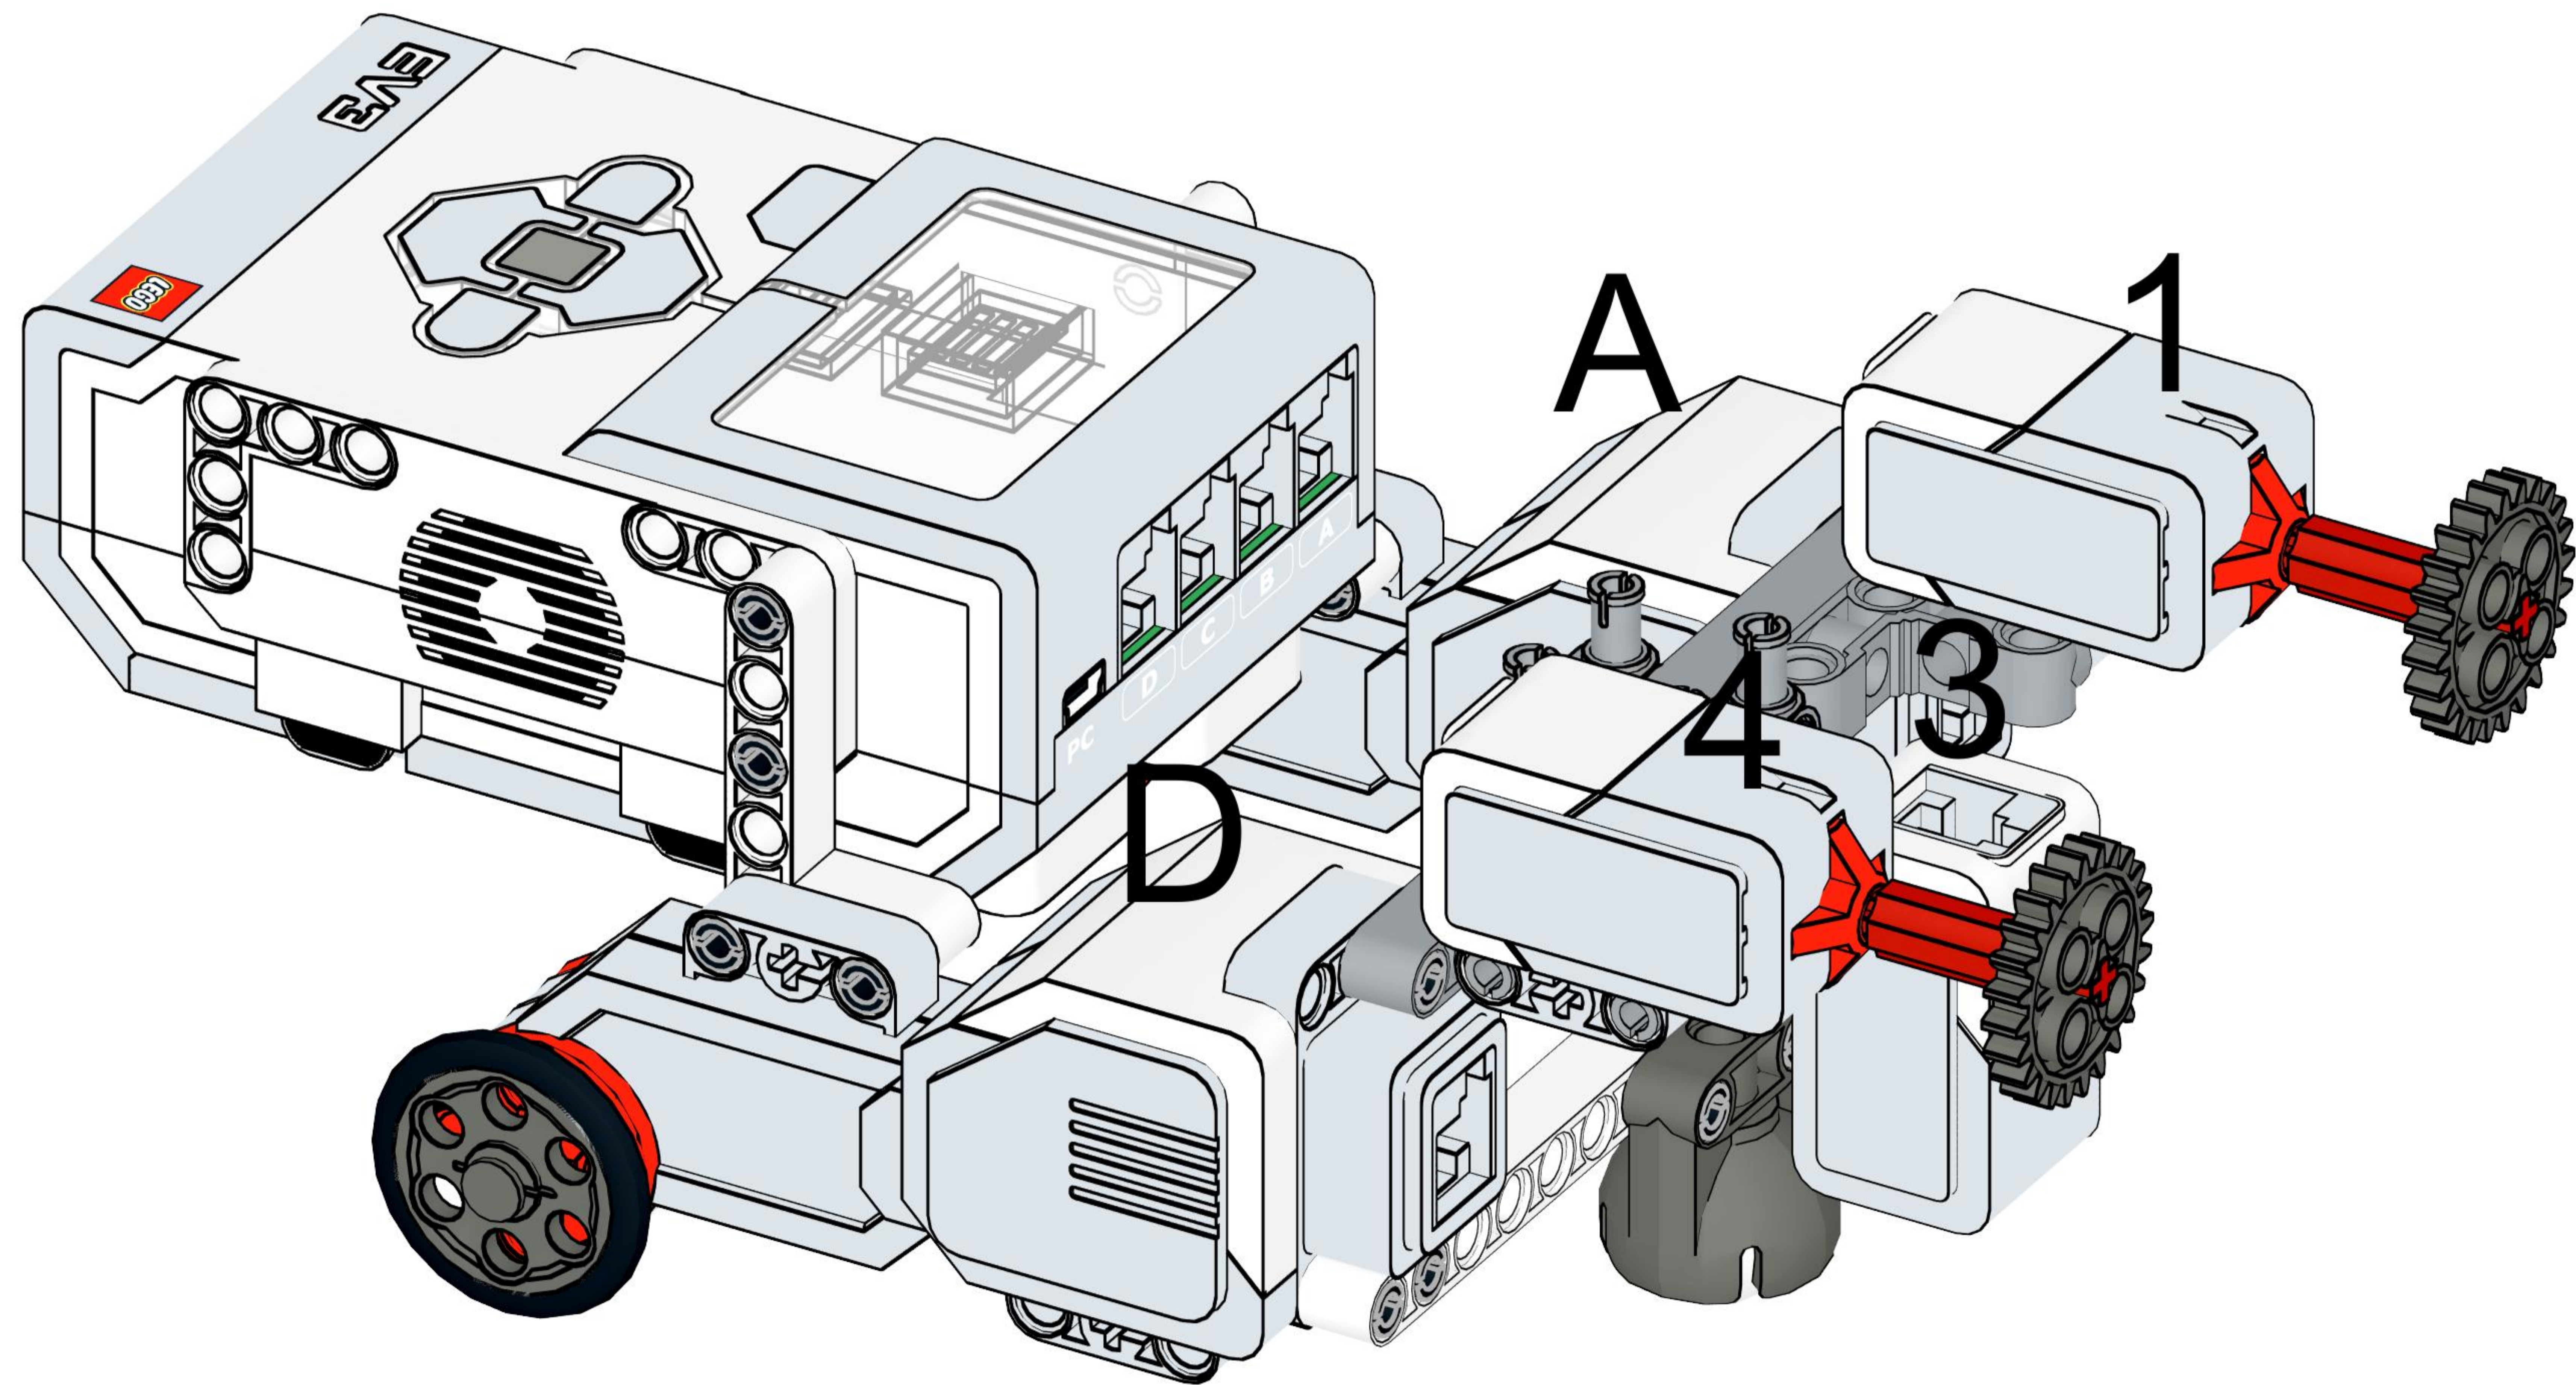

7

2x Connector peg with friction, 2-module, black
1x Steel Ball, silver metallic
1x Ball bearing, dark grey

8

2x Axle with stop, 4-module, dark grey
2x Hub, 24x4 mm, dark grey
2x Tire, 30.4x4 mm, black

9

2x Touch Sensor

10

1x 2x 1x

1x Axle, 3-module, grey
2x Cross block, 3-module, dark grey
1x Colour Sensor

11

4x 2x 2x

4x Axle, 2-module, red
2x Bushing/axle extender, 2-module, red
2x Gear, 24-tooth, dark grey or any other similar

12

1x special piece made in 3D printer

13

- 1x Cable from touch sensor to Port 1
- 1x Cable from touch sensor to Port 2
- 1x Cable from color sensor to Port 3
- 1x Cable from motor to Port A
- 1x Cable from motor to Port D

14

15

16

importante:
passe logic value
from variable to
the switch

18x
2780, 11

1x
99948, 1

1x
32278, 1

1x
92911, 85