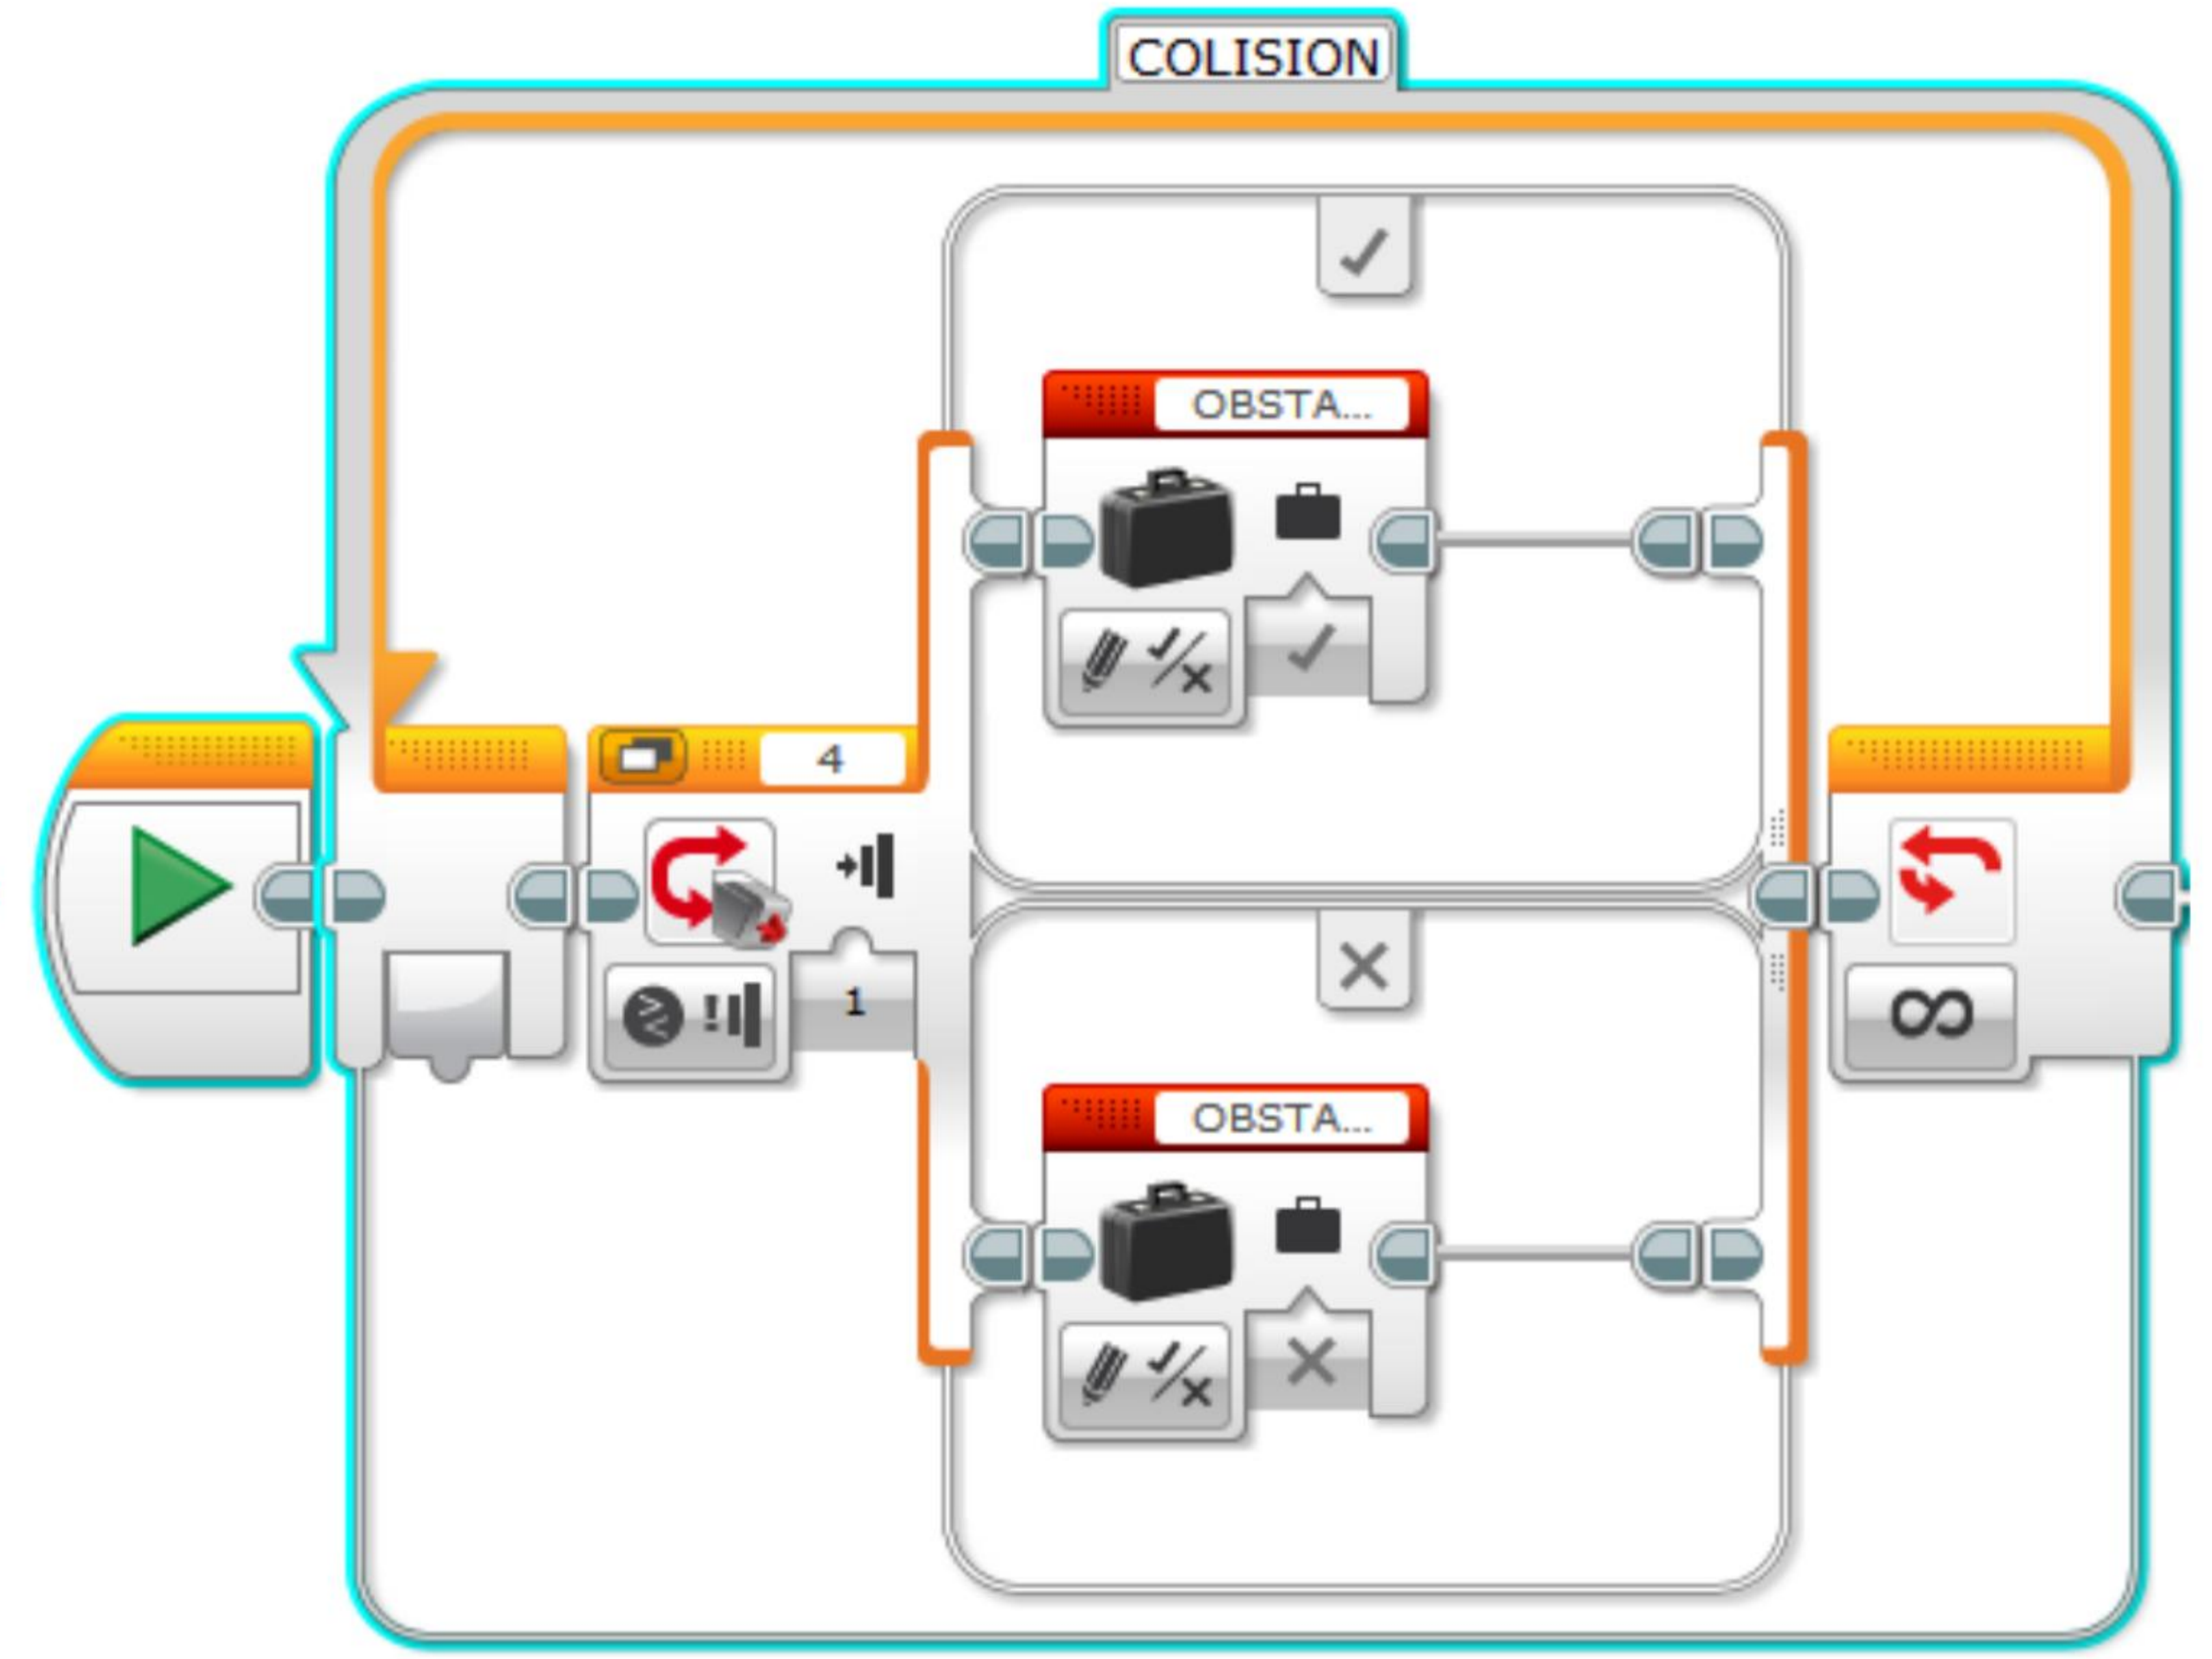

12

1x special piece made in 3D printer

13

- 1x Cable from touch sensor to Port 1
- 1x Cable from touch sensor to Port 2
- 1x Cable from color sensor to Port 3
- 1x Cable from motor to Port A
- 1x Cable from motor to Port D

14

15

16

importante:
passe logic value
from variable to
the switch

18x
2780, 11

1x
99948, 1

1x
32278, 1

1x
92911, 85