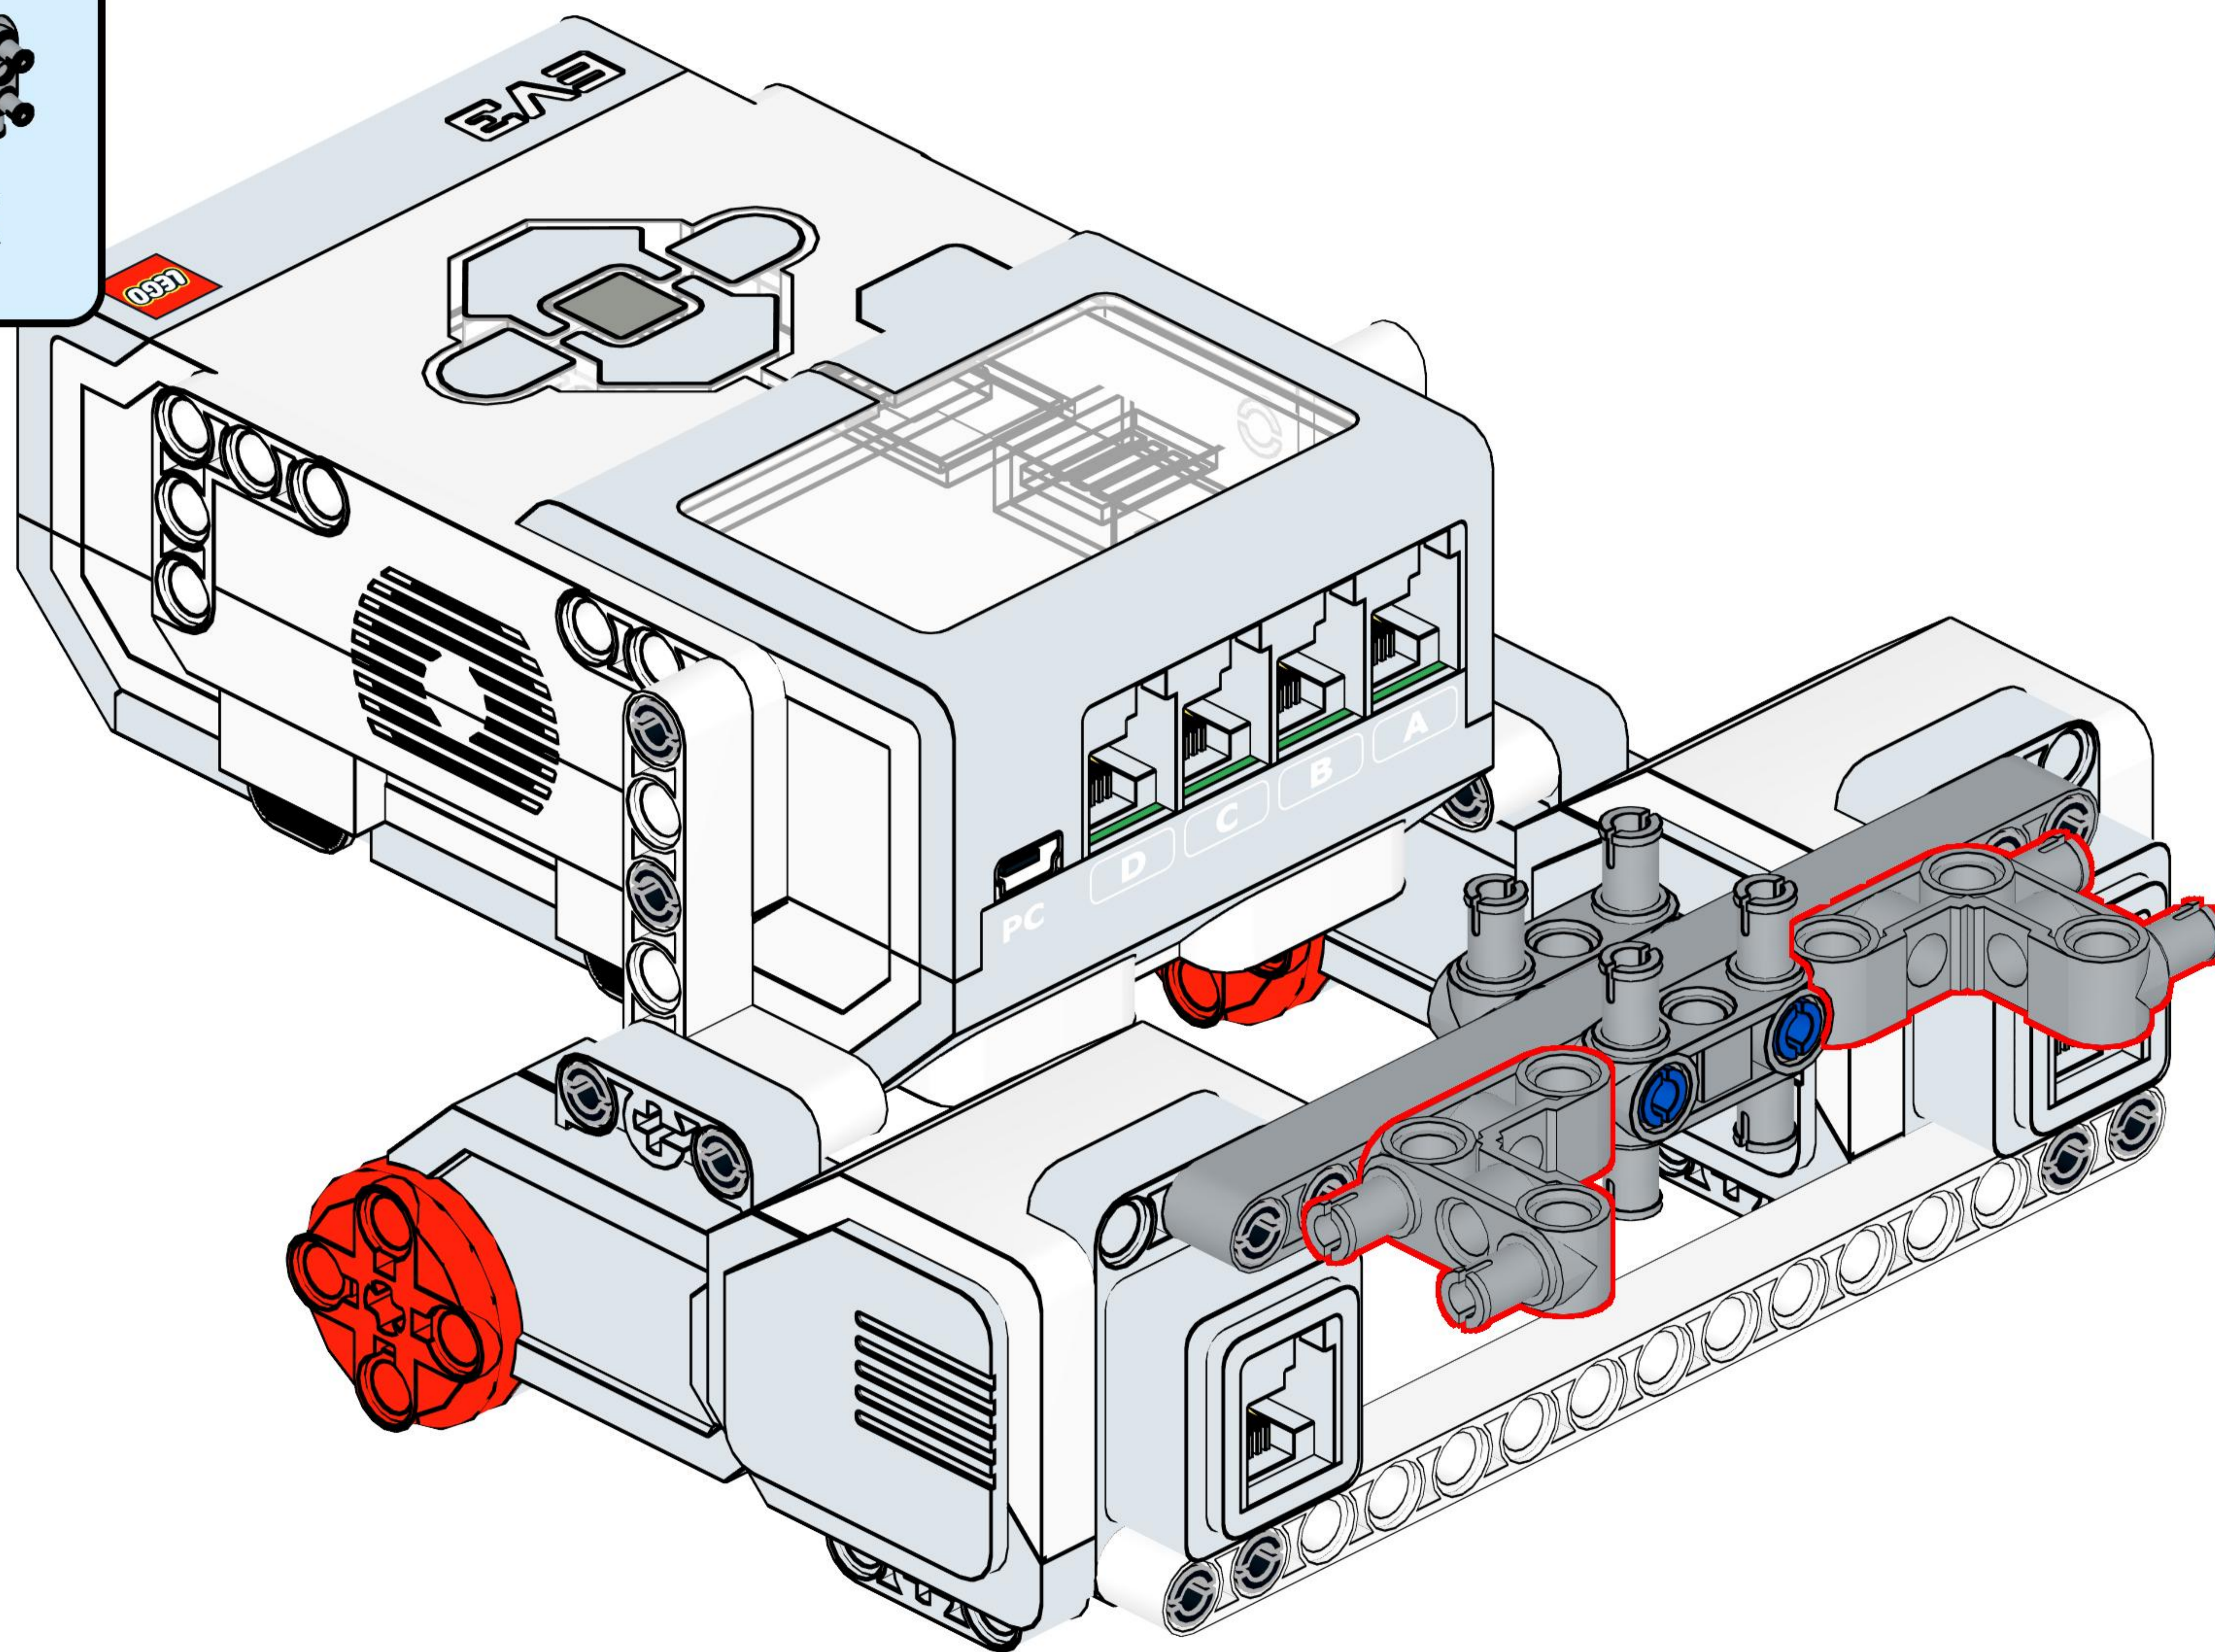

ERASMUS+

The
portuguese
rooster
legend

1

1x Mindstorm EV3 Smart Brick

2

4x Connector peg with friction, 2-module, black
2x Angular beam, 3x5-module, white

3

4x Connector peg with friction, 2-module, black
2x Large Motor

4

8x Connector peg with friction, 2-module, black
1x Beam, 13-module, grey
1x Beam, 15-module, white

5

2x Connector peg with friction, 3-module, blue
2x Double connector peg, 3x3-module, grey

6

2x Angular connector peg, 3x3-module, grey

7

2x Connector peg with friction, 2-module, black
1x Steel Ball, silver metallic
1x Ball bearing, dark grey

8

2x Axle with stop, 4-module, dark grey
2x Hub, 24x4 mm, dark grey
2x Tire, 30.4x4 mm, black

9

2x Touch Sensor

12

1x special piece made in 3D printer

13

- 1x Cable from touch sensor to Port 1
- 1x Cable from touch sensor to Port 2
- 1x Cable from color sensor to Port 3
- 1x Cable from motor to Port A
- 1x Cable from motor to Port D