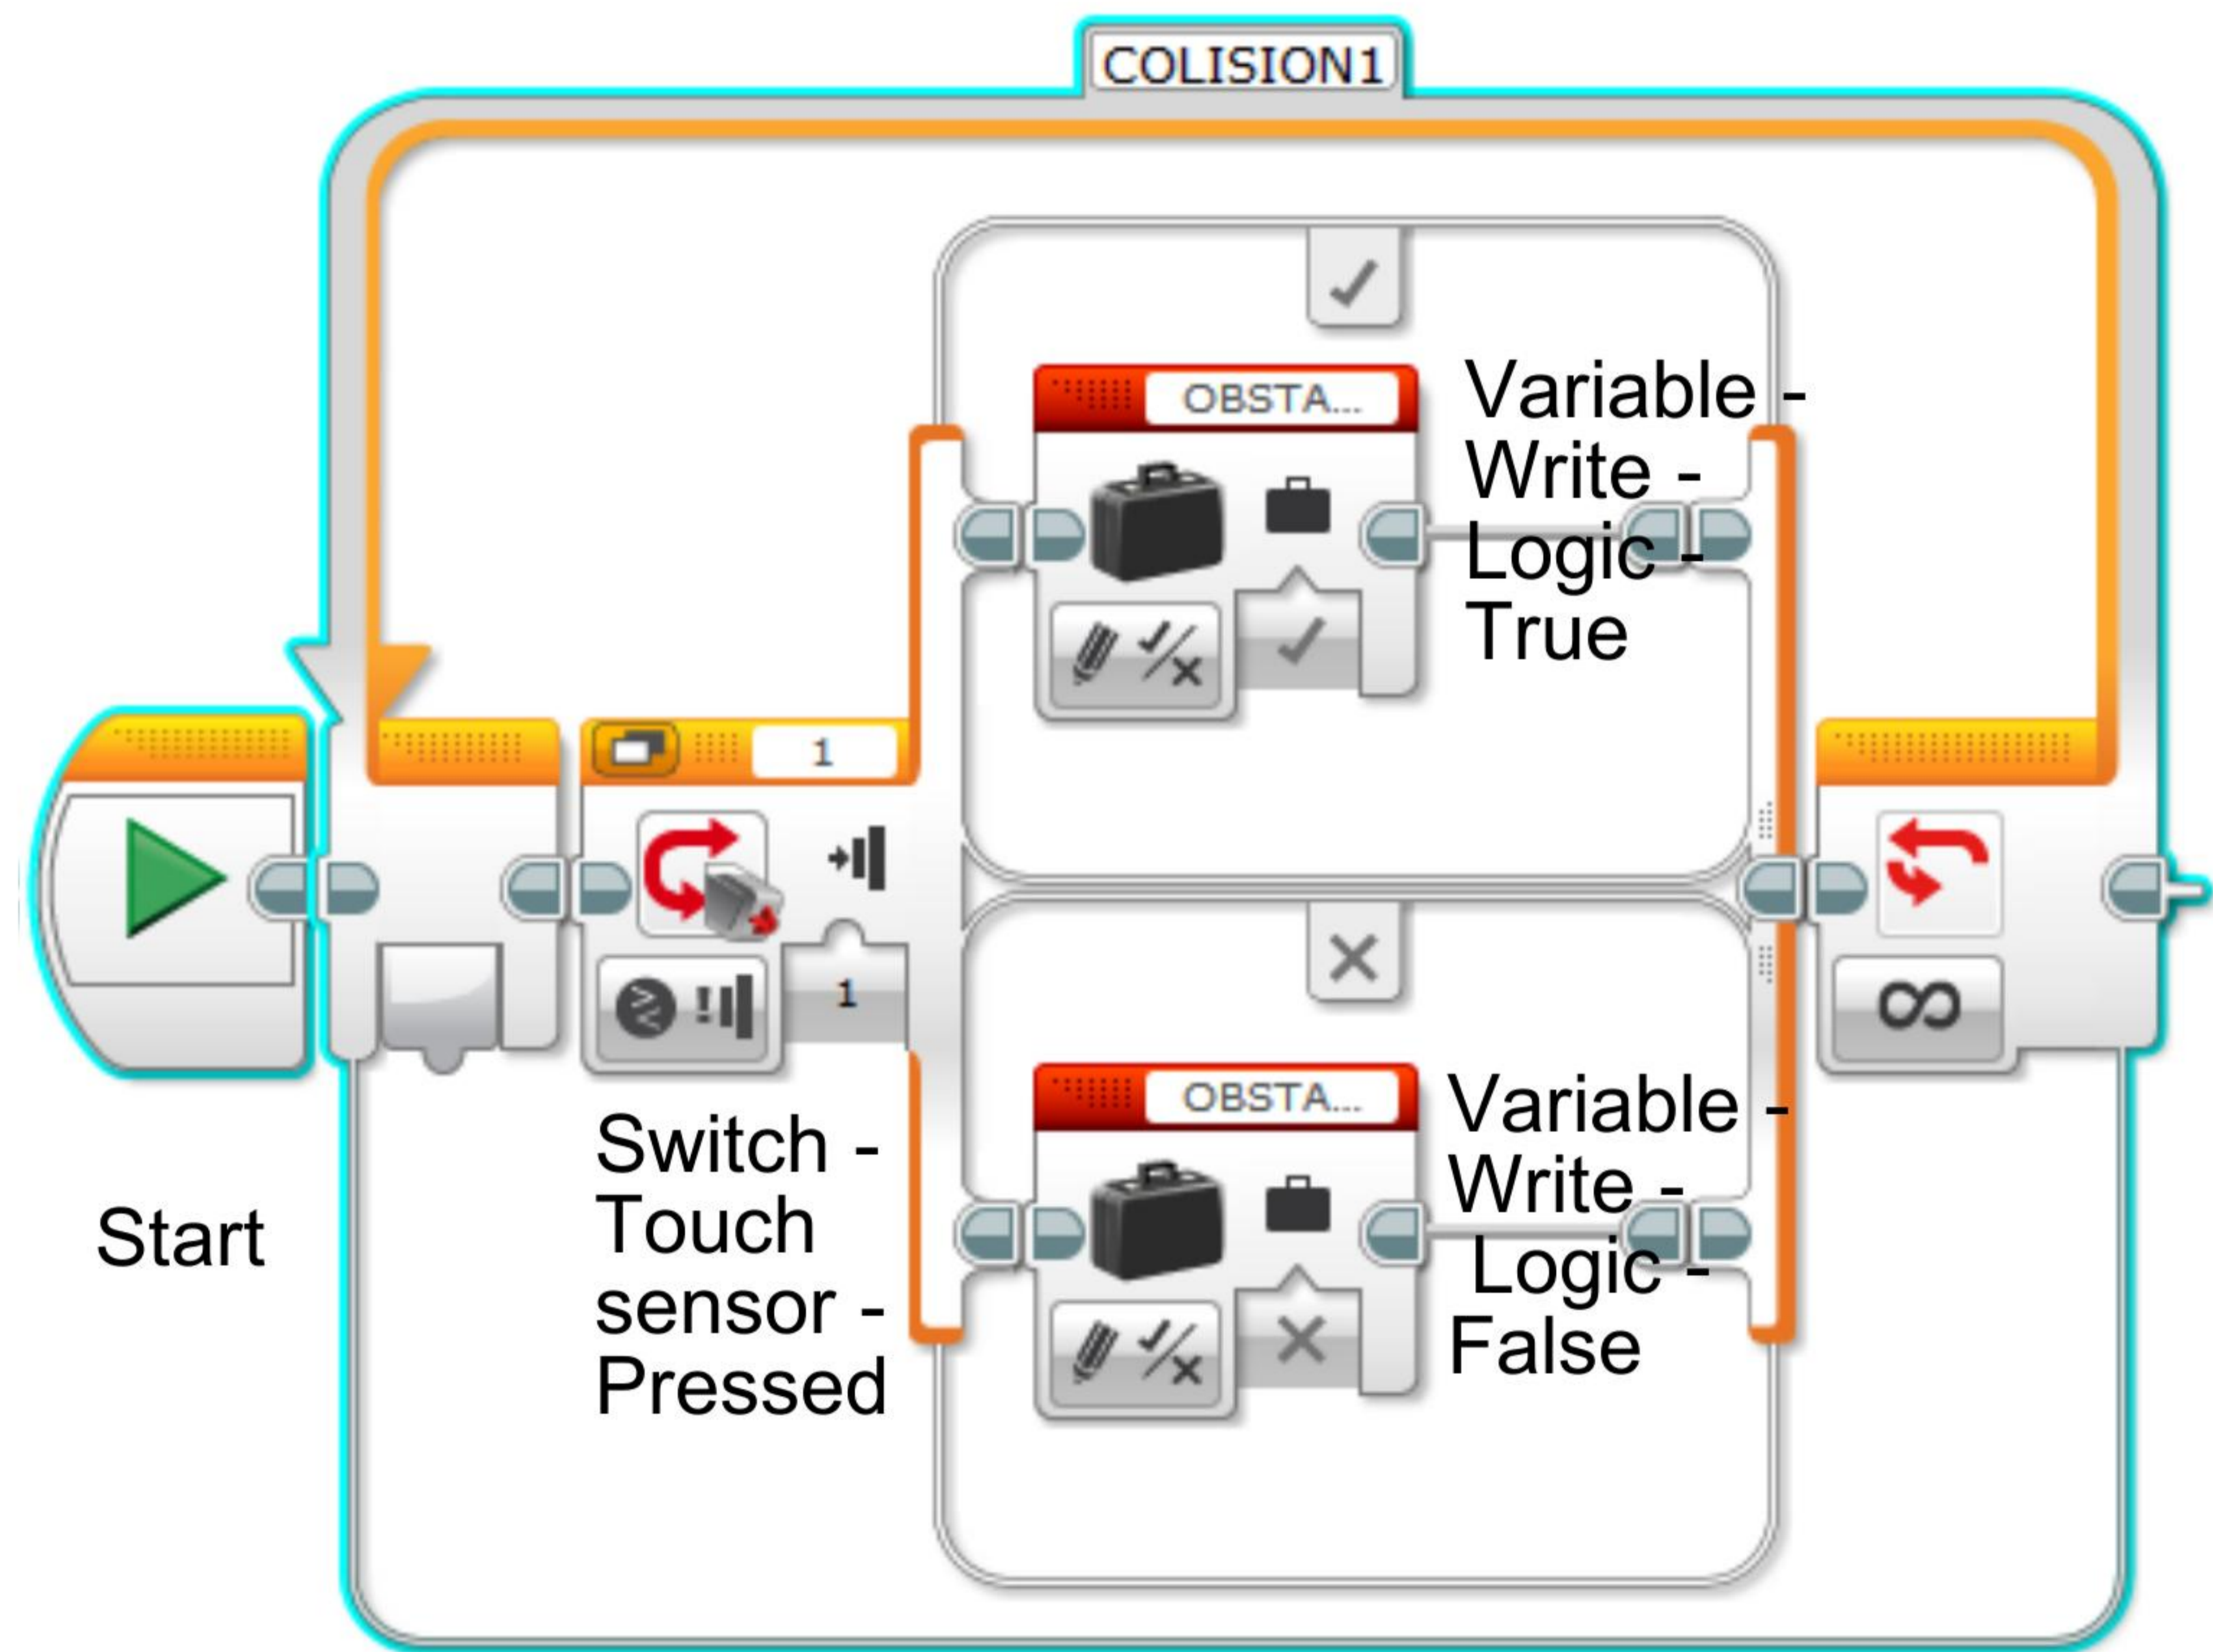

12

1x special piece made in 3D printer

13

- 1x Cable from touch sensor to Port 1
- 1x Cable from touch sensor to Port 2
- 1x Cable from color sensor to Port 3
- 1x Cable from motor to Port A
- 1x Cable from motor to Port D

14

15

16

importante:
passe logic value
from variable to
the switch

18x
2780, 11

1x
99948, 1

1x
32278, 1

1x
92911, 85