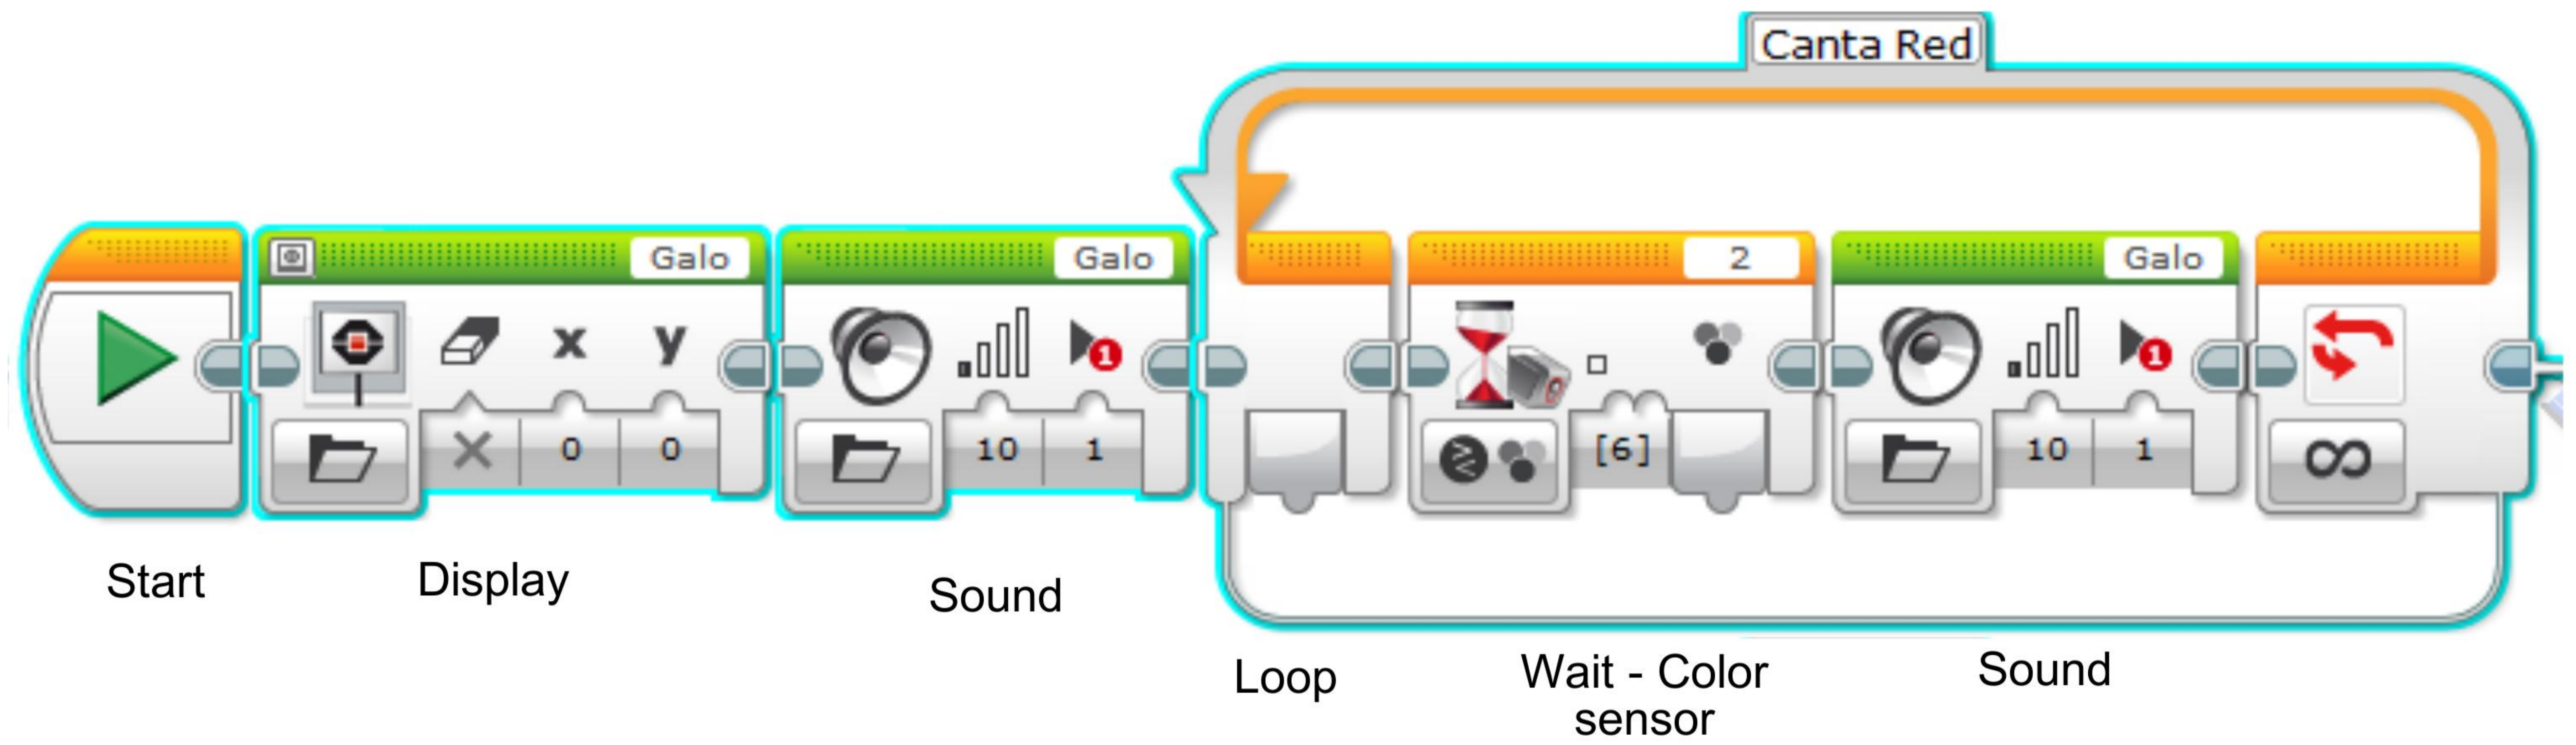

7

2x Connector peg with friction, 2-module, black
1x Steel Ball, silver metallic
1x Ball bearing, dark grey

8

2x Axle with stop, 4-module, dark grey
2x Hub, 24x4 mm, dark grey
2x Tire, 30.4x4 mm, black

9

2x Touch Sensor

12

1x special piece made in 3D printer

13

- 1x Cable from touch sensor to Port 1
- 1x Cable from touch sensor to Port 2
- 1x Cable from color sensor to Port 3
- 1x Cable from motor to Port A
- 1x Cable from motor to Port D

14

15

16

importante:
passe logic value
from variable to
the switch

18x
2780, 11

1x
99948, 1

1x
32278, 1

1x
92911, 85