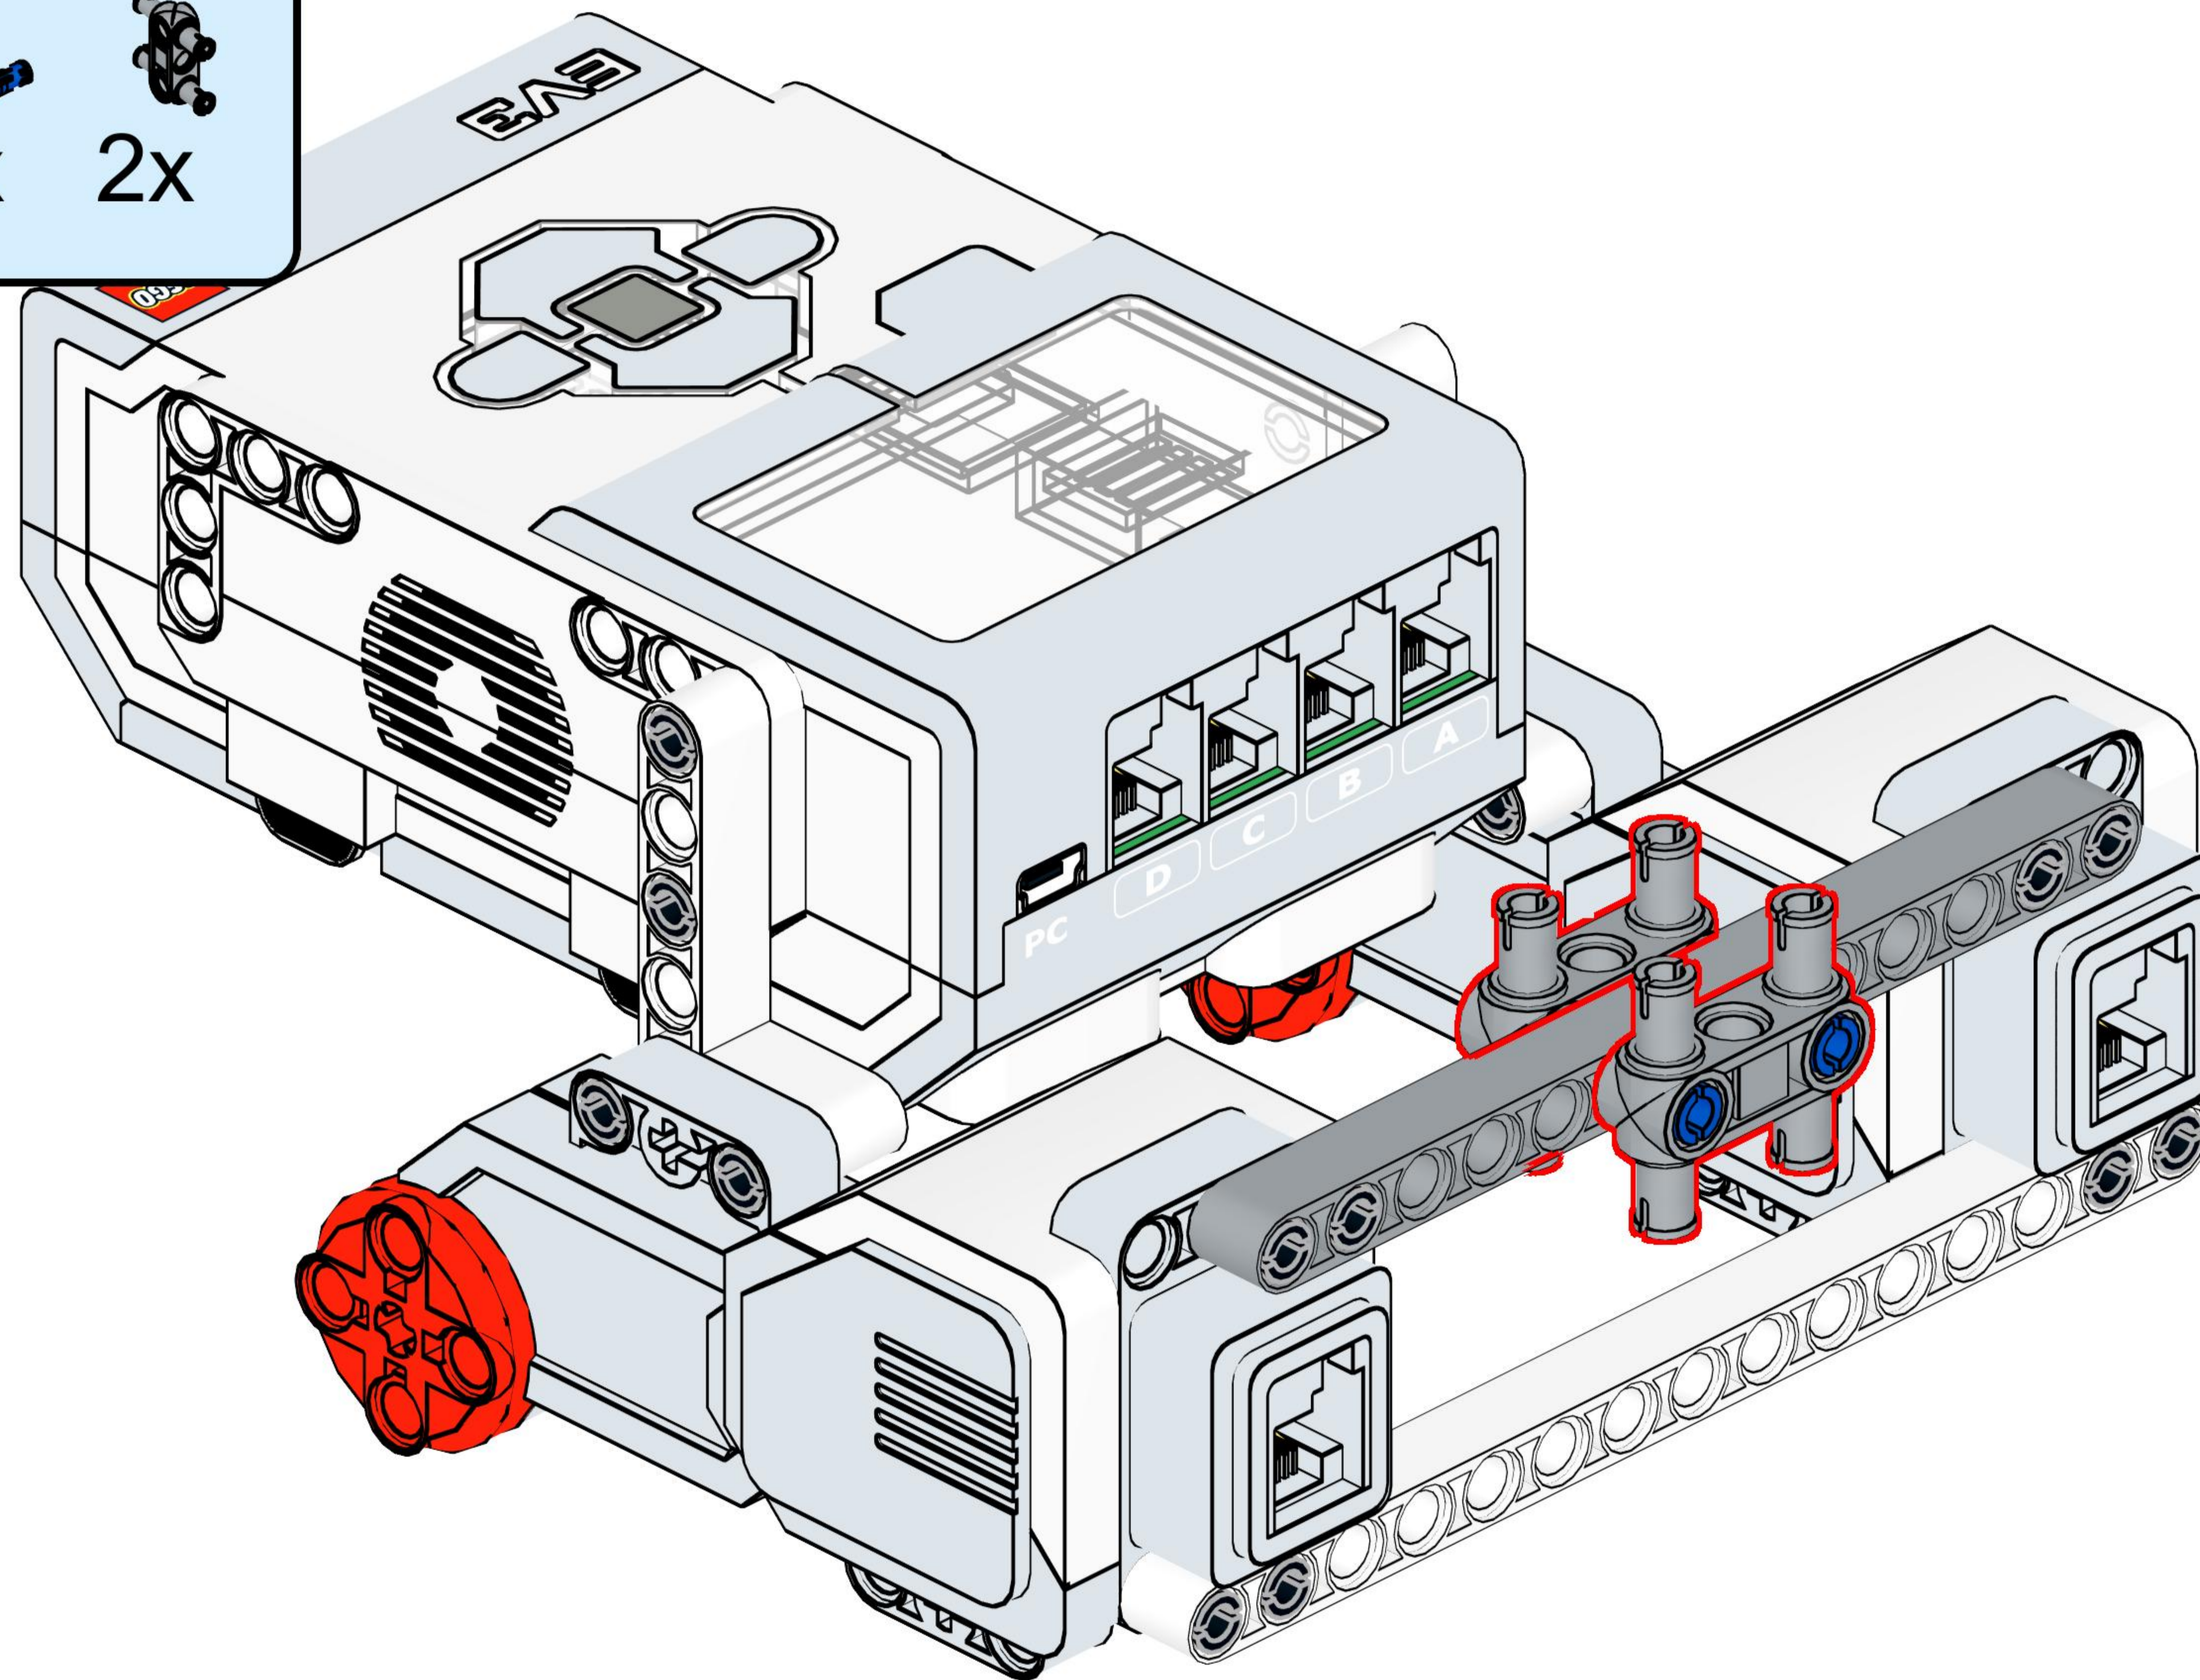

ERASMUS+

The
portuguese
rooster
legend

1

1x Mindstorm EV3 Smart Brick

2

4x Connector peg with friction, 2-module, black
2x Angular beam, 3x5-module, white

3

4x Connector peg with friction, 2-module, black
2x Large Motor

4

8x Connector peg with friction, 2-module, black
1x Beam, 13-module, grey
1x Beam, 15-module, white

5

2x Connector peg with friction, 3-module, blue
2x Double connector peg, 3x3-module, grey

6

2x Angular connector peg, 3x3-module, grey

7

2x Connector peg with friction, 2-module, black
1x Steel Ball, silver metallic
1x Ball bearing, dark grey

8

2x Axle with stop, 4-module, dark grey
2x Hub, 24x4 mm, dark grey
2x Tire, 30.4x4 mm, black

9

2x Touch Sensor

12

1x special piece made in 3D printer

13

- 1x Cable from touch sensor to Port 1
- 1x Cable from touch sensor to Port 2
- 1x Cable from color sensor to Port 3
- 1x Cable from motor to Port A
- 1x Cable from motor to Port D