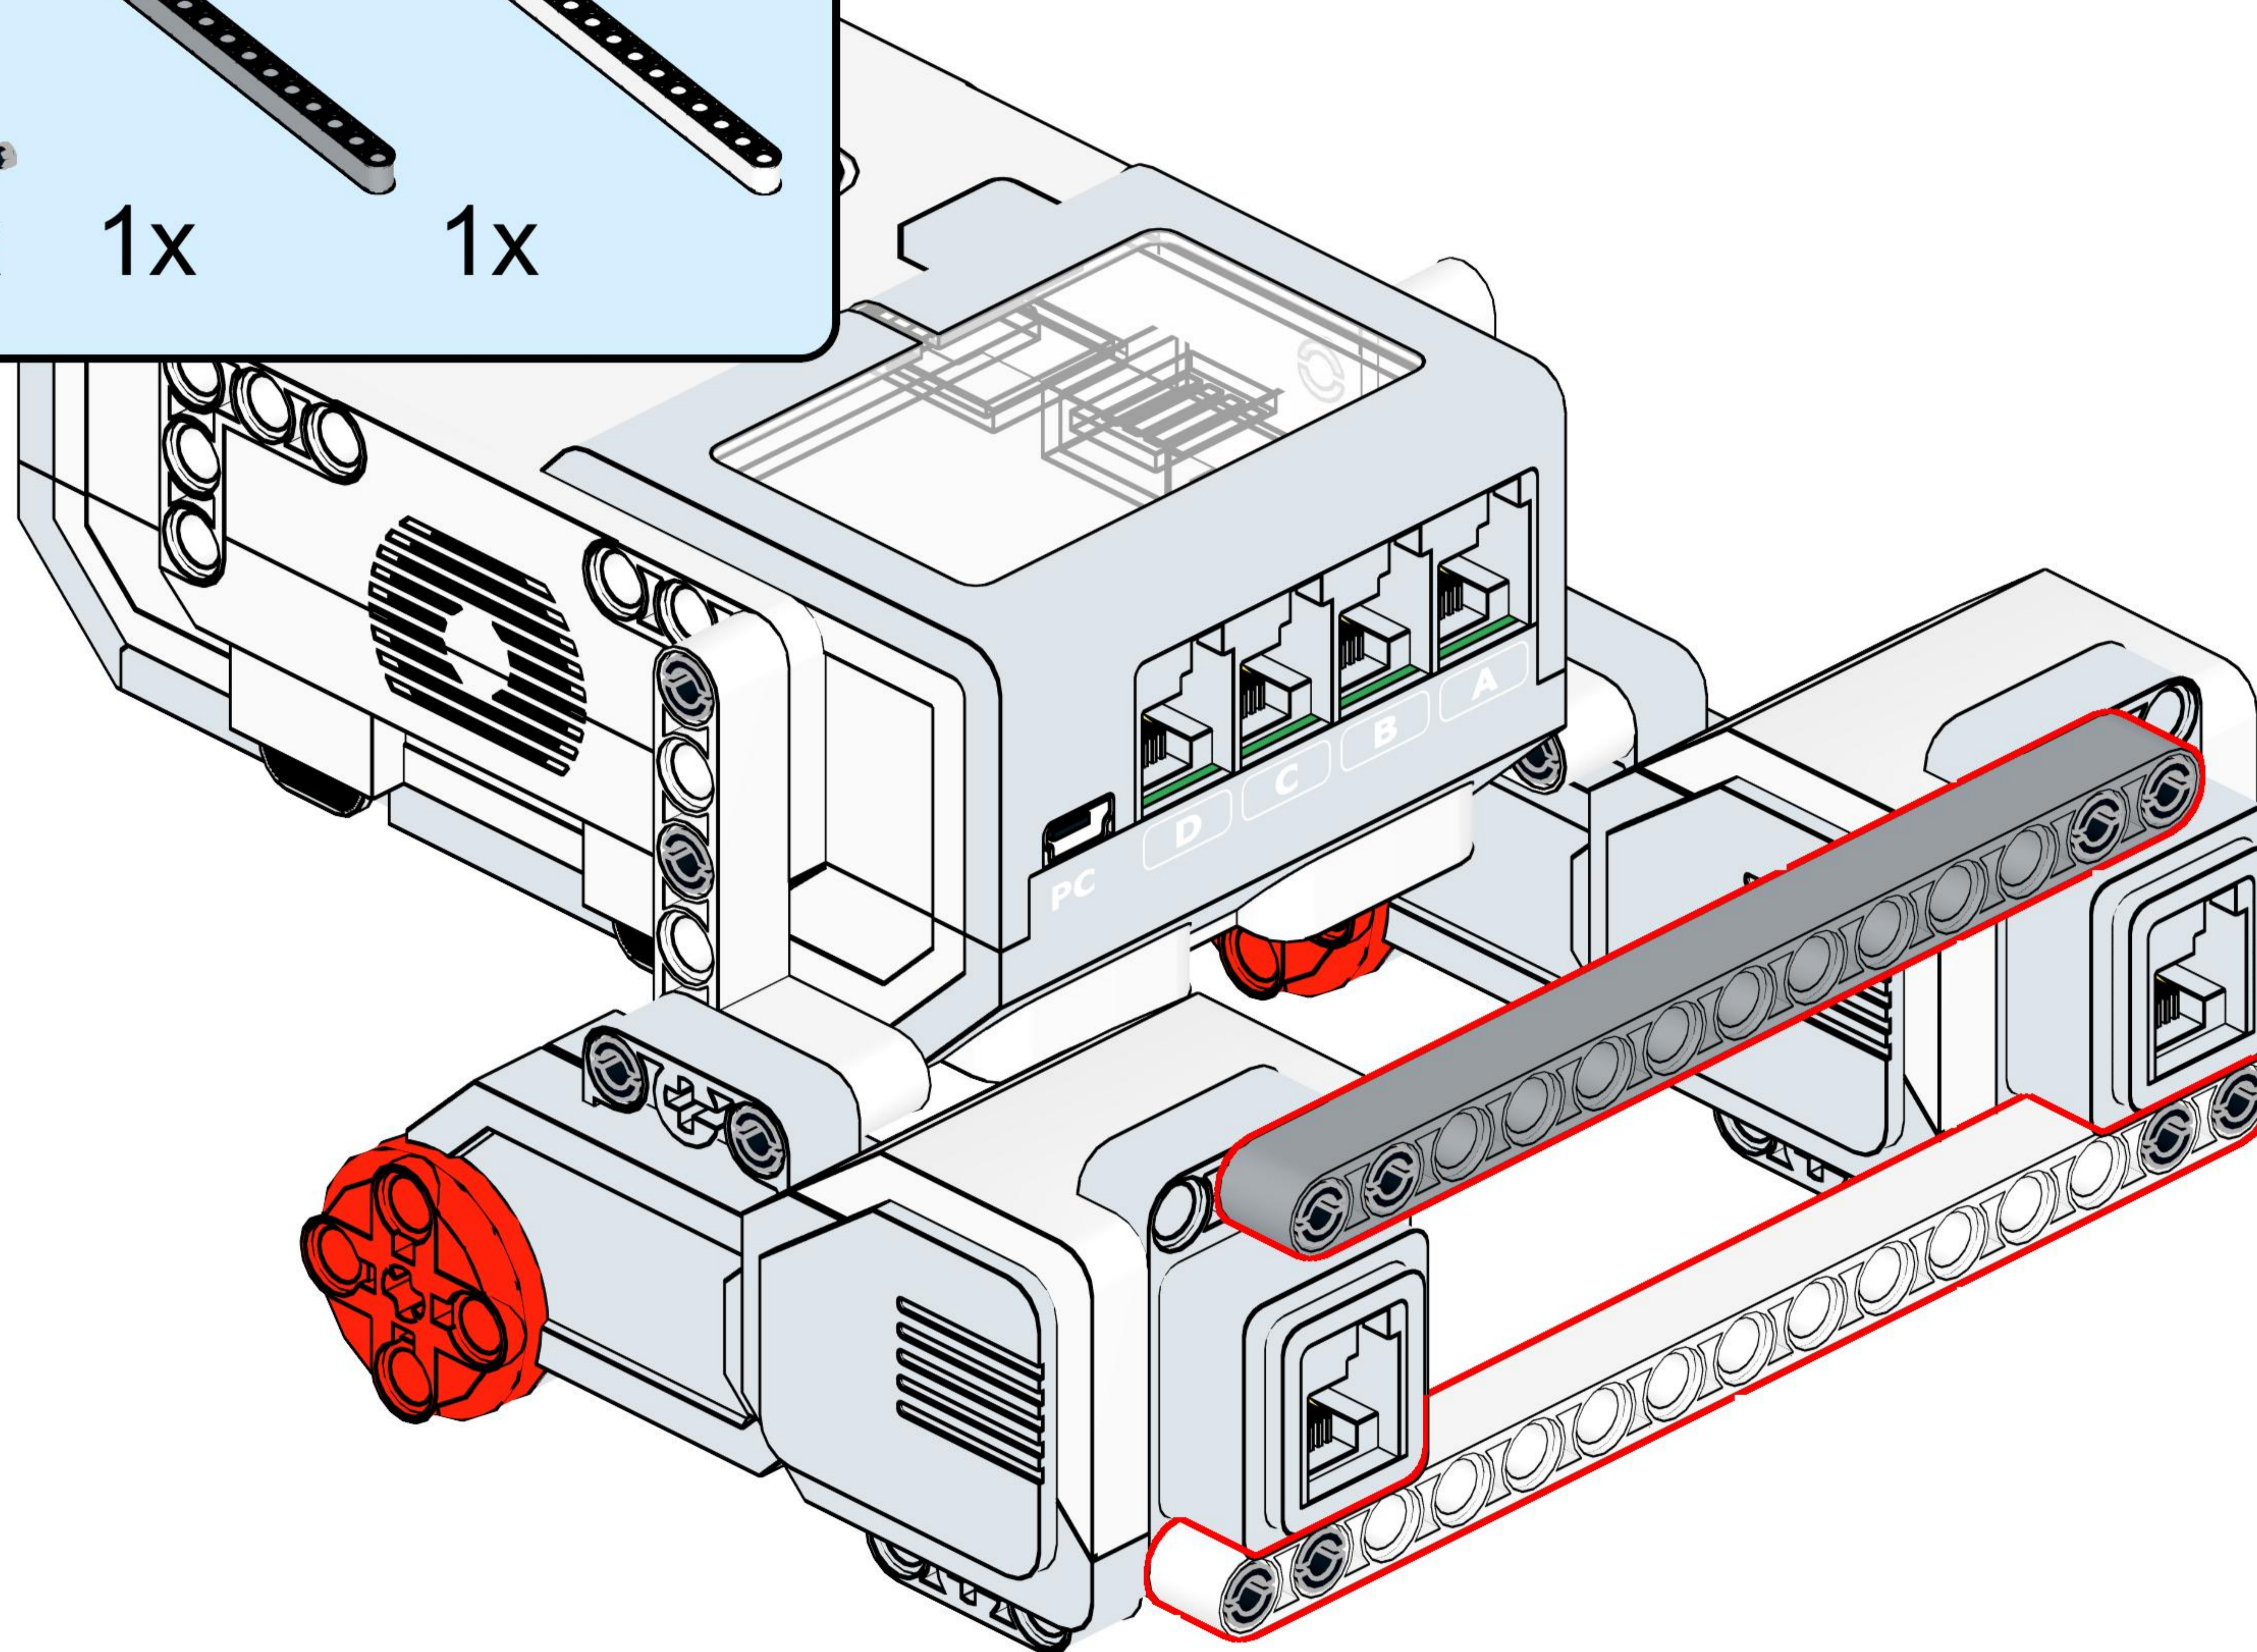

ERASMUS+

The
portuguese
rooster
legend

1

1x Mindstorm EV3 Smart Brick

2

4x Connector peg with friction, 2-module, black
2x Angular beam, 3x5-module, white

3

4x Connector peg with friction, 2-module, black
2x Large Motor

4

8x Connector peg with friction, 2-module, black
1x Beam, 13-module, grey
1x Beam, 15-module, white

5

2x Connector peg with friction, 3-module, blue
2x Double connector peg, 3x3-module, grey

6

2x Angular connector peg, 3x3-module, grey

7

2x Connector peg with friction, 2-module, black
1x Steel Ball, silver metallic
1x Ball bearing, dark grey

8

2x Axle with stop, 4-module, dark grey
2x Hub, 24x4 mm, dark grey
2x Tire, 30.4x4 mm, black

9

2x Touch Sensor

12

1x special piece made in 3D printer

13

- 1x Cable from touch sensor to Port 1
- 1x Cable from touch sensor to Port 2
- 1x Cable from color sensor to Port 3
- 1x Cable from motor to Port A
- 1x Cable from motor to Port D