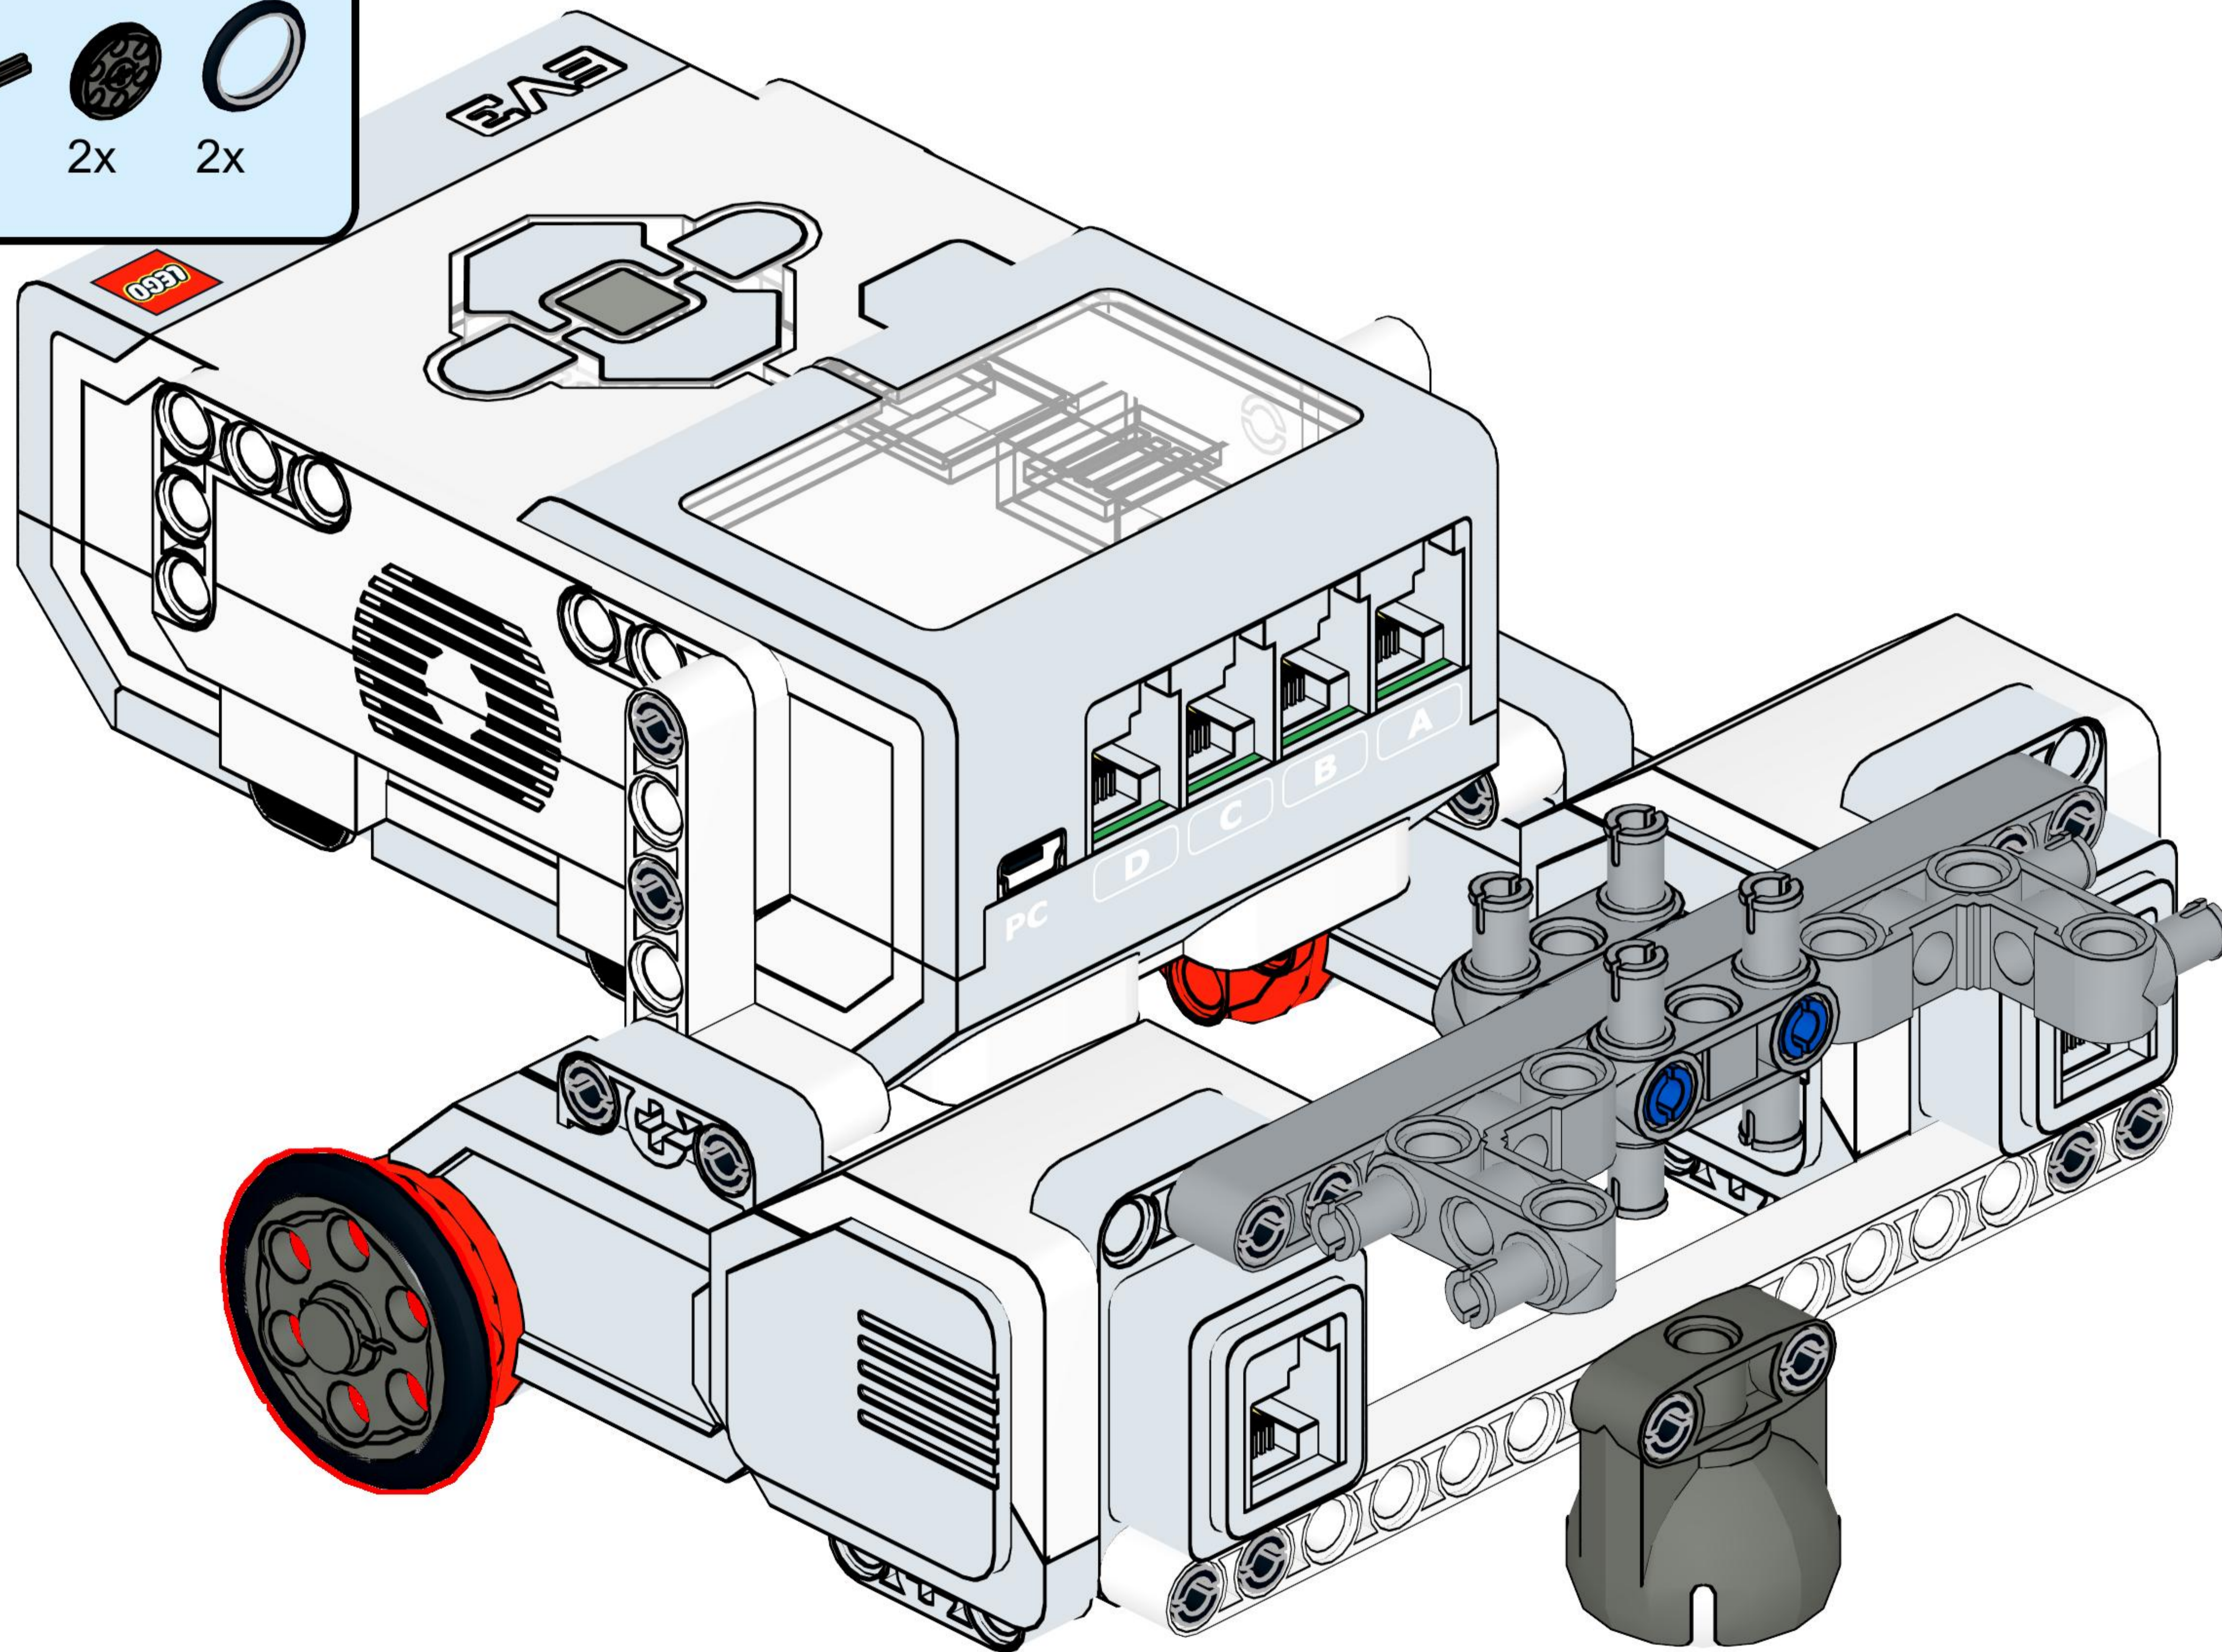

ERASMUS+

The
portuguese
rooster
legend

1

1x Mindstorm EV3 Smart Brick

2

4x Connector peg with friction, 2-module, black
2x Angular beam, 3x5-module, white

3

4x Connector peg with friction, 2-module, black
2x Large Motor

4

8x Connector peg with friction, 2-module, black
1x Beam, 13-module, grey
1x Beam, 15-module, white

5

2x Connector peg with friction, 3-module, blue
2x Double connector peg, 3x3-module, grey

6

2x Angular connector peg, 3x3-module, grey

7

2x Connector peg with friction, 2-module, black
1x Steel Ball, silver metallic
1x Ball bearing, dark grey

8

2x Axle with stop, 4-module, dark grey
2x Hub, 24x4 mm, dark grey
2x Tire, 30.4x4 mm, black

9

2x Touch Sensor

12

1x special piece made in 3D printer

13

- 1x Cable from touch sensor to Port 1
- 1x Cable from touch sensor to Port 2
- 1x Cable from color sensor to Port 3
- 1x Cable from motor to Port A
- 1x Cable from motor to Port D