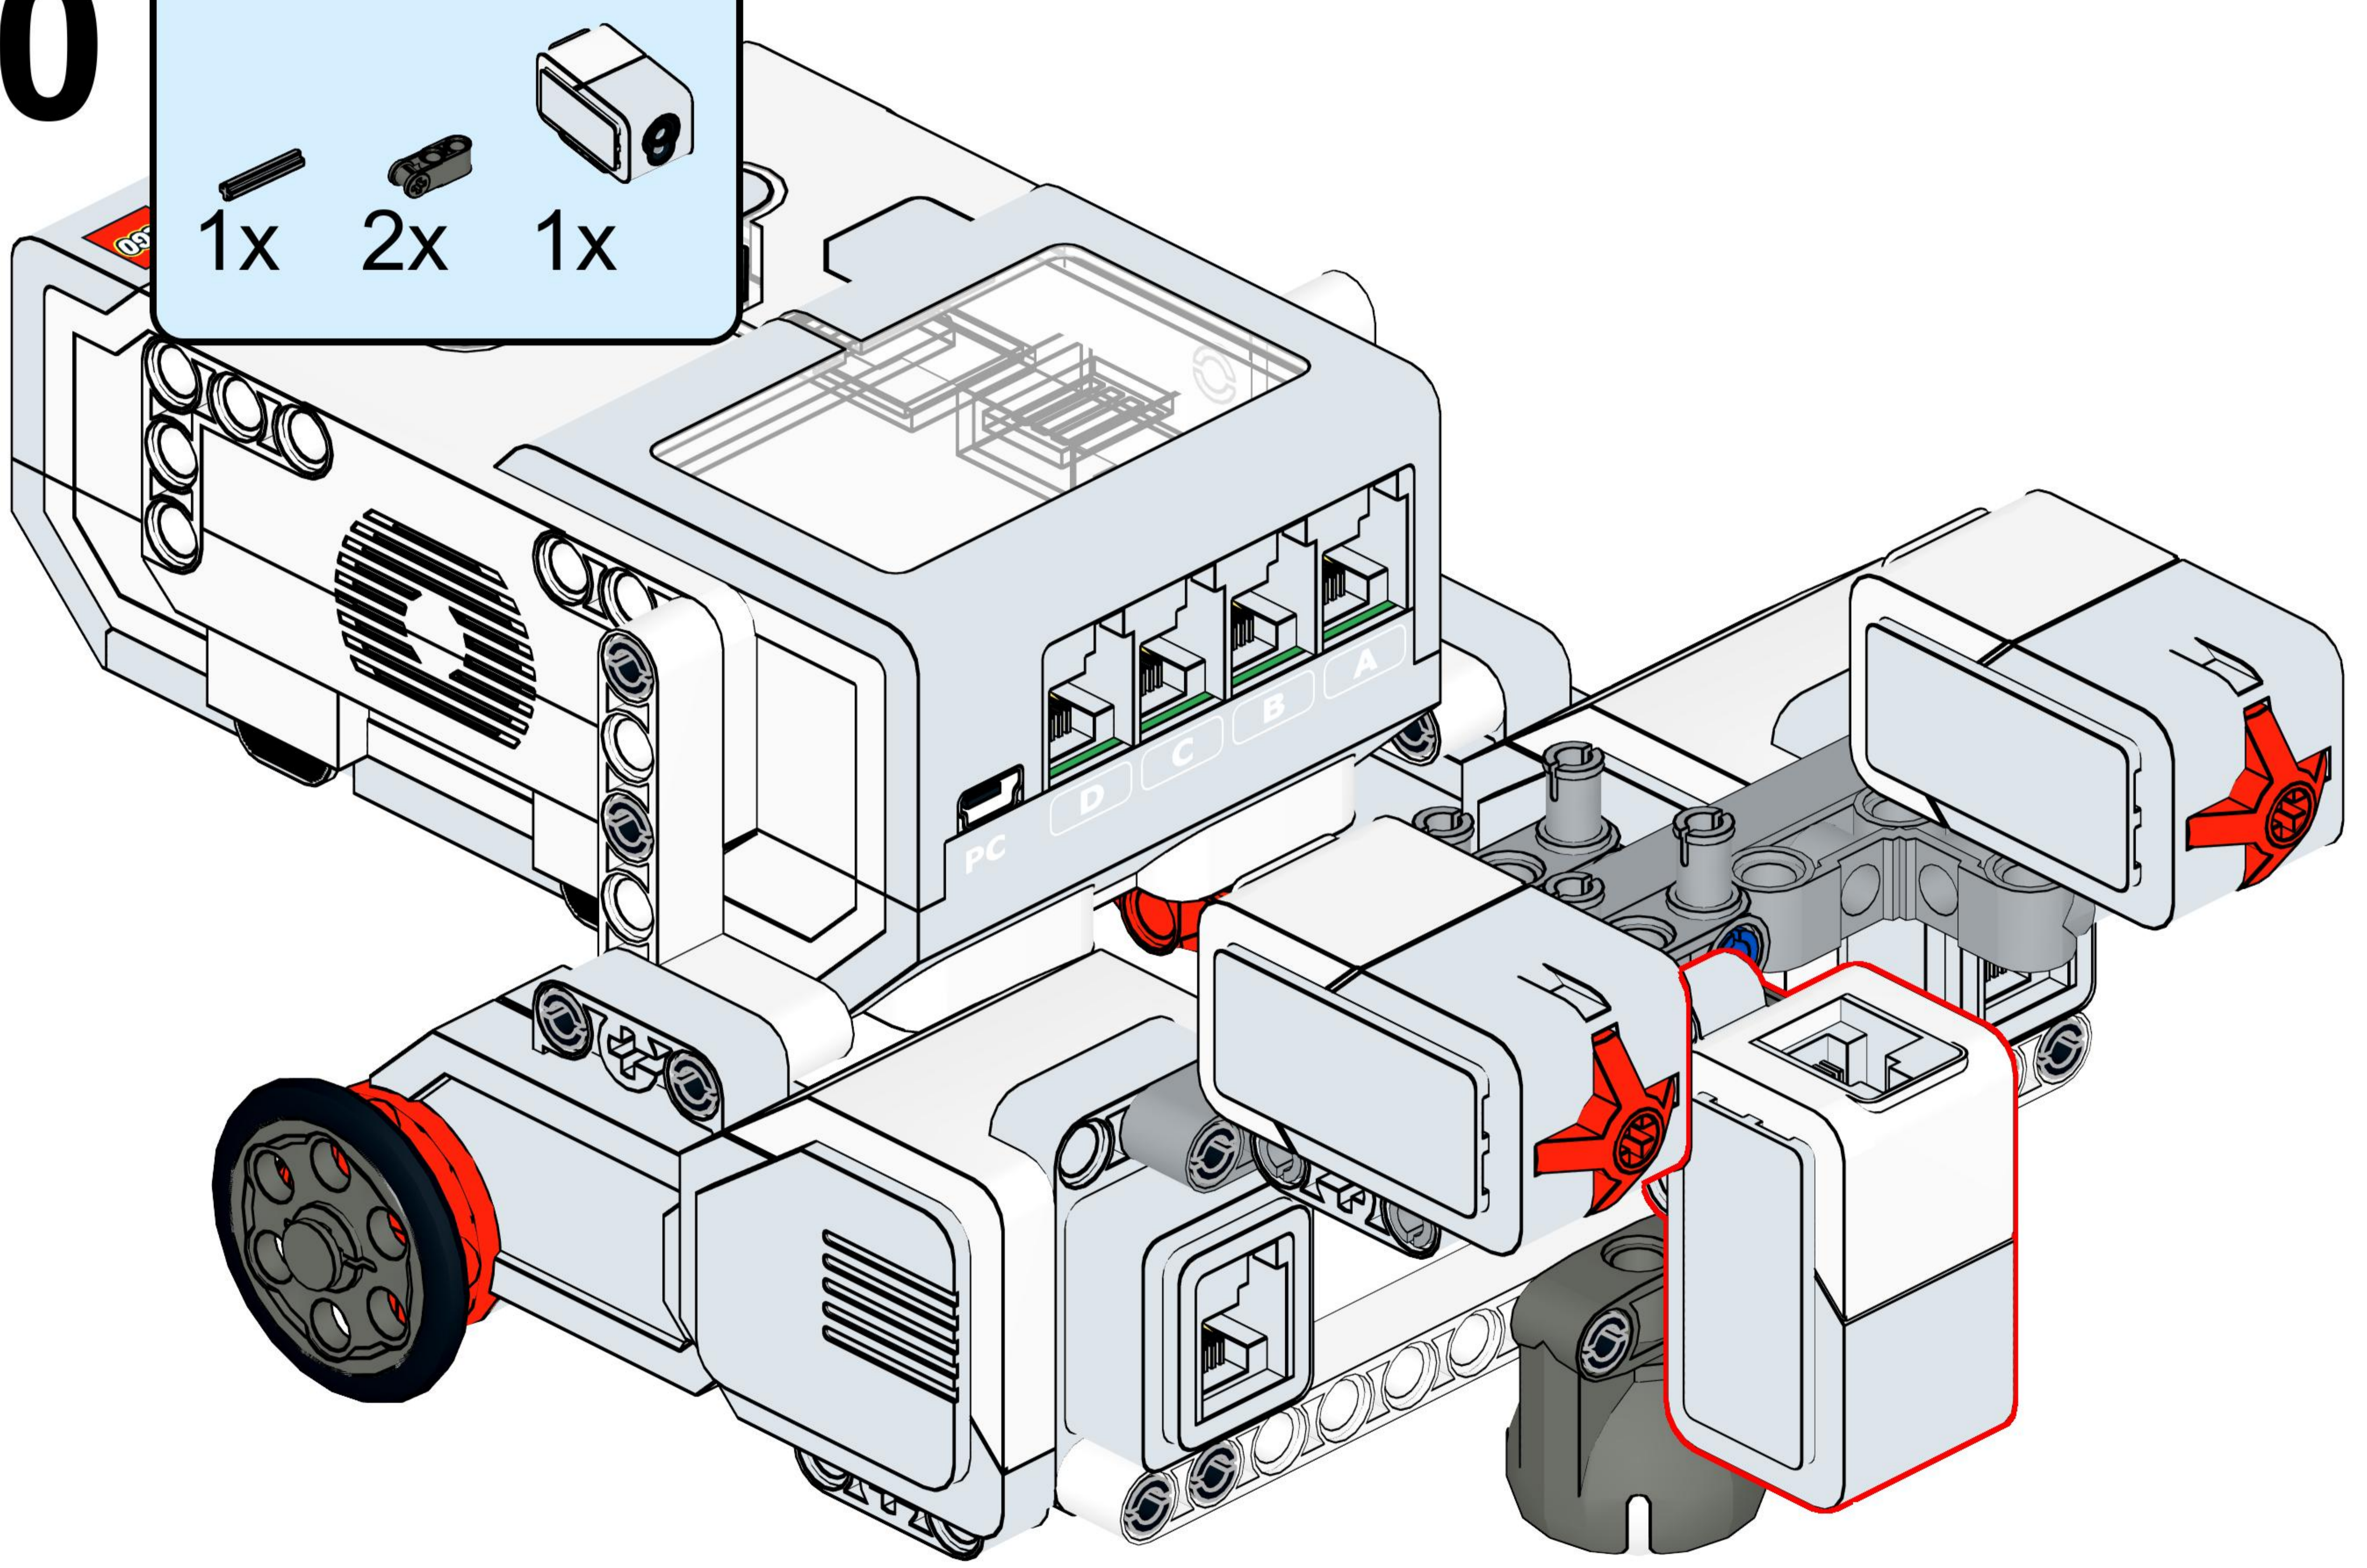

7

2x Connector peg with friction, 2-module, black
1x Steel Ball, silver metallic
1x Ball bearing, dark grey

8

2x Axle with stop, 4-module, dark grey
2x Hub, 24x4 mm, dark grey
2x Tire, 30.4x4 mm, black

9

2x Touch Sensor

10

1x 2x 1x

1x Axle, 3-module, grey
2x Cross block, 3-module, dark grey
1x Colour Sensor

11

4x 2x 2x

4x Axle, 2-module, red
2x Bushing/axle extender, 2-module, red
2x Gear, 24-tooth, dark grey or any other similar

12

1x special piece made in 3D printer

13

- 1x Cable from touch sensor to Port 1
- 1x Cable from touch sensor to Port 2
- 1x Cable from color sensor to Port 3
- 1x Cable from motor to Port A
- 1x Cable from motor to Port D